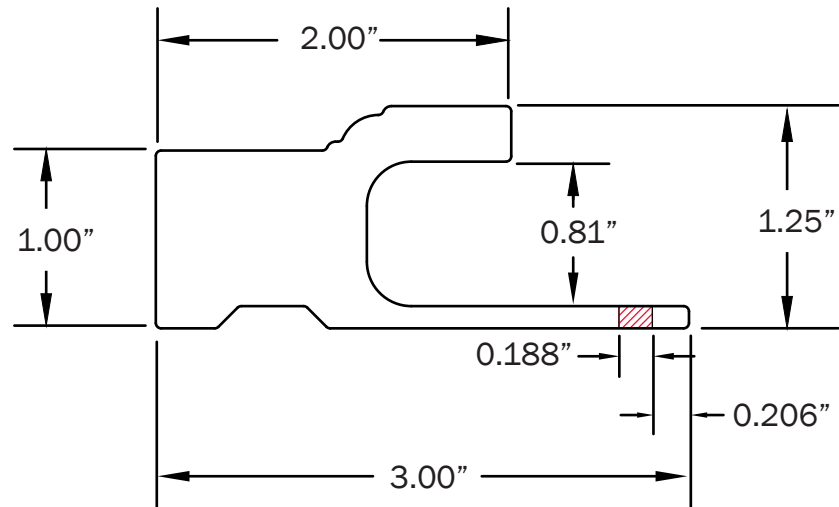

# VERSATEX®

TRIM BOARD

TRIM SMARTER.

VERSATEX Trimboard Building Products

[www.versatex.com](http://www.versatex.com)

(724) 857-1111

J-Channel Brick Mould

Scale: NTS

Part No. VERJB01