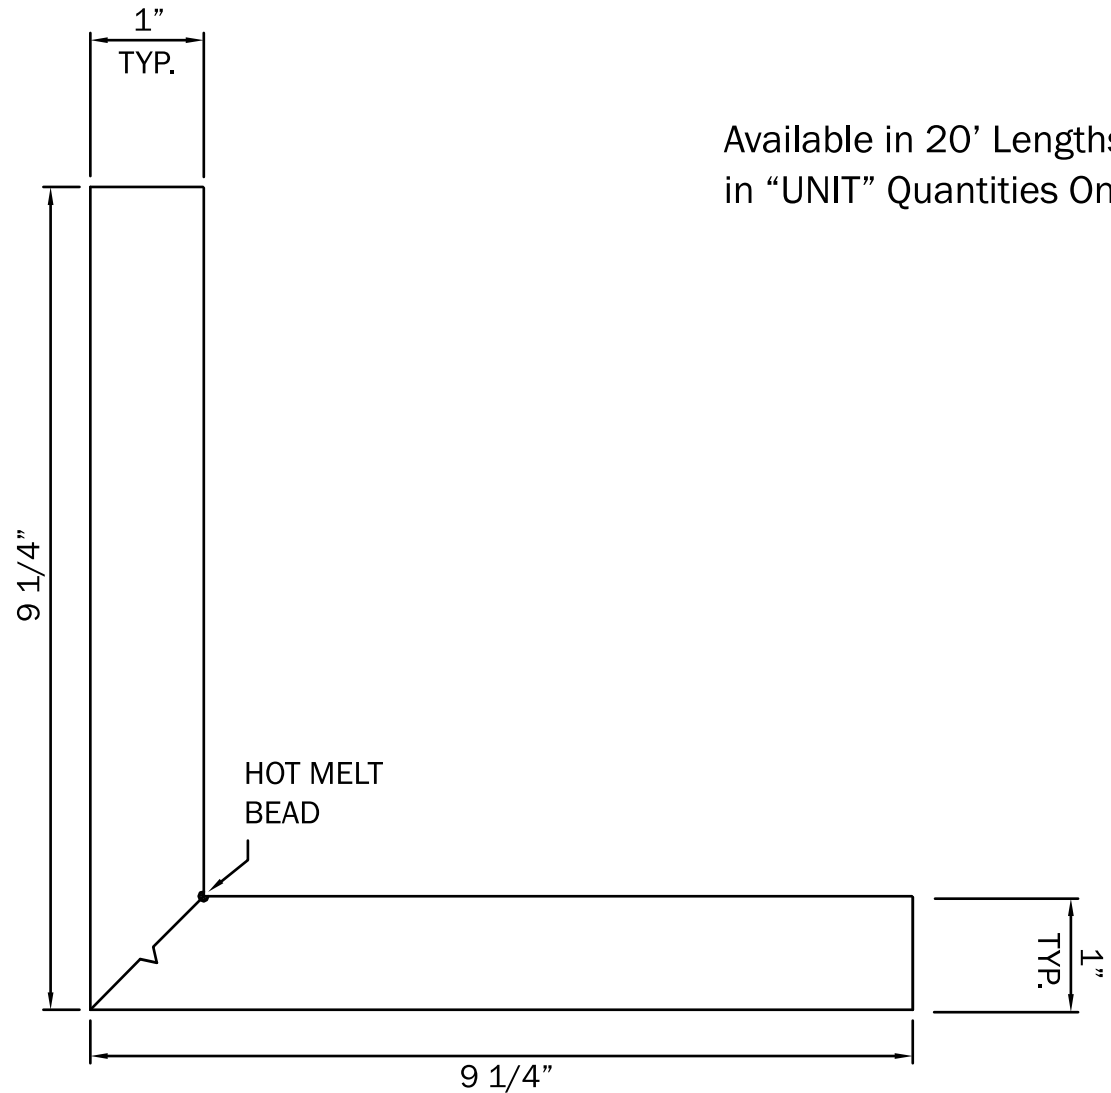

## TRIM BOARD

### TRIM SMARTER.

Available in 20' Lengths  
in "UNIT" Quantities Only

SMOOTH FINISH ONLY

VERSATEX Trimboard Building Products

[www.versatex.com](http://www.versatex.com)

(724) 857-1111

Nominal 5/4" x 10" Corner

Scale: NTS

Actual  
1" x 9 1/4"

Part No. CRSM541020