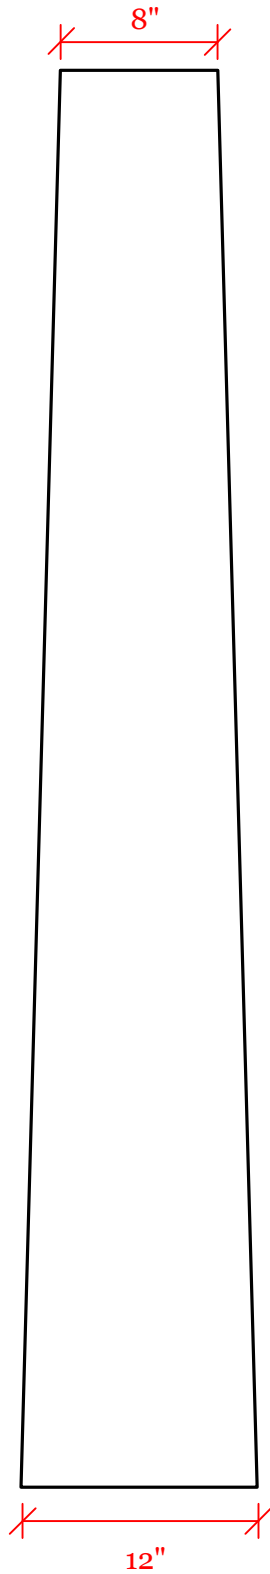

VERSATEX® TRIM BOARD

TRIM SMARTER.

5'
VWTP120805

6'
VWTP120806

Top View

Skirt

Squaring Corners