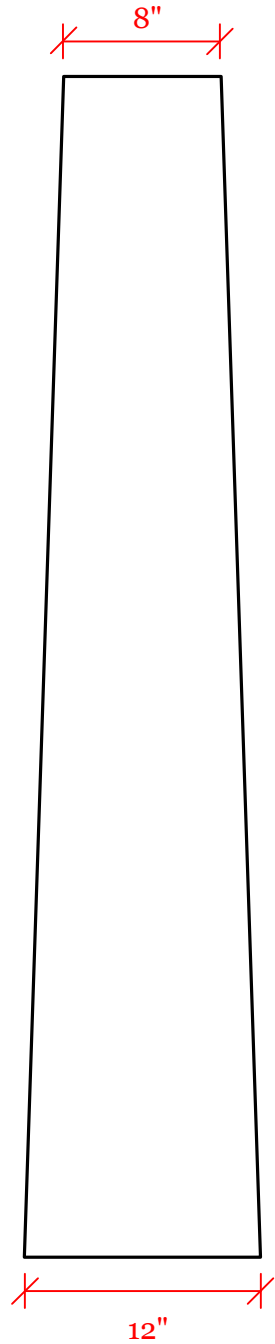

VERSATEX® TRIM BOARD

TRIM SMARTER.

5'
VWTP120805

6'
VWTP120806

Top View

Skirt

Squaring Corners