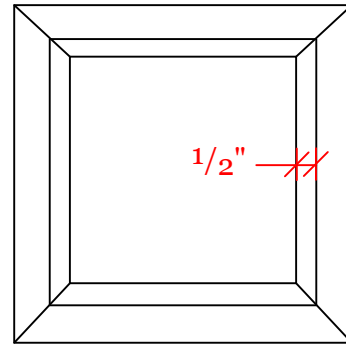

VERSATEX® TRIM BOARD

TRIM SMARTER.

5'
VWTP120805

6'
VWTP120806

Top View

Skirt

Squaring Corners