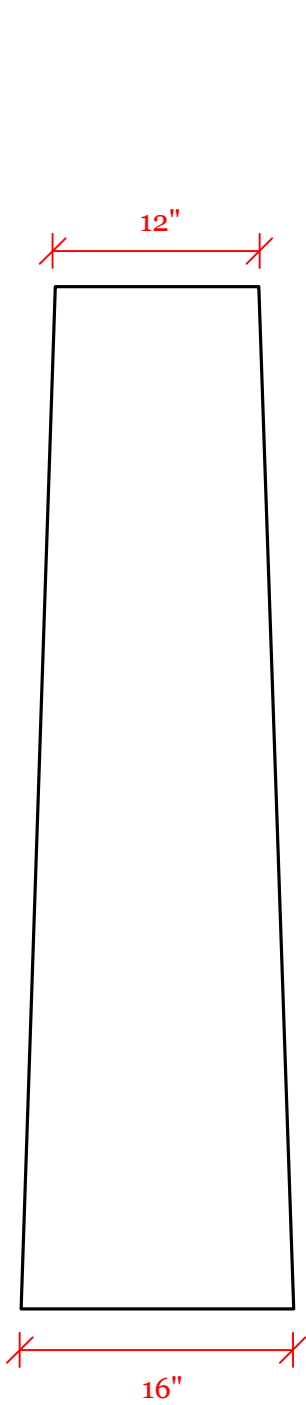

# VERSATEX<sup>®</sup>

TRIM BOARD

TRIM SMARTER.

5'  
VWTP161205

6'  
VWTP161206

Top View

Skirt

Squaring Corners