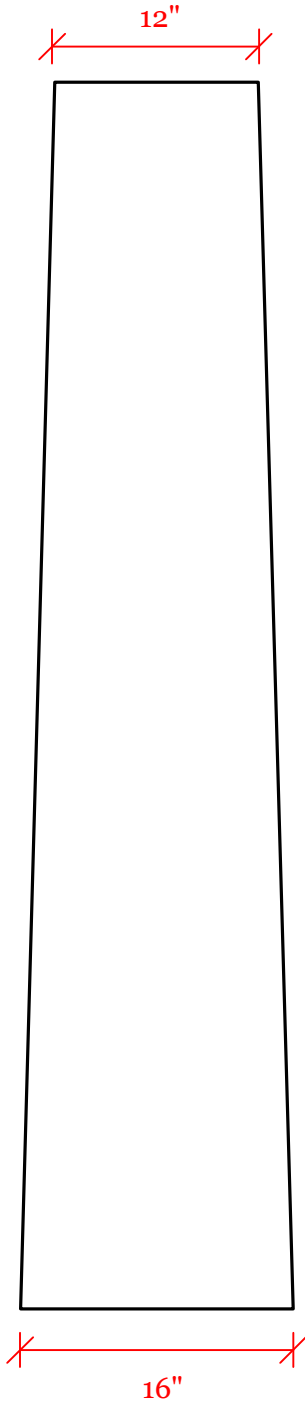

# VERSATEX<sup>®</sup>

TRIM BOARD

TRIM SMARTER.

5'  
VWTP161205

6'  
VWTP161206

Top View

Skirt

Squaring Corners