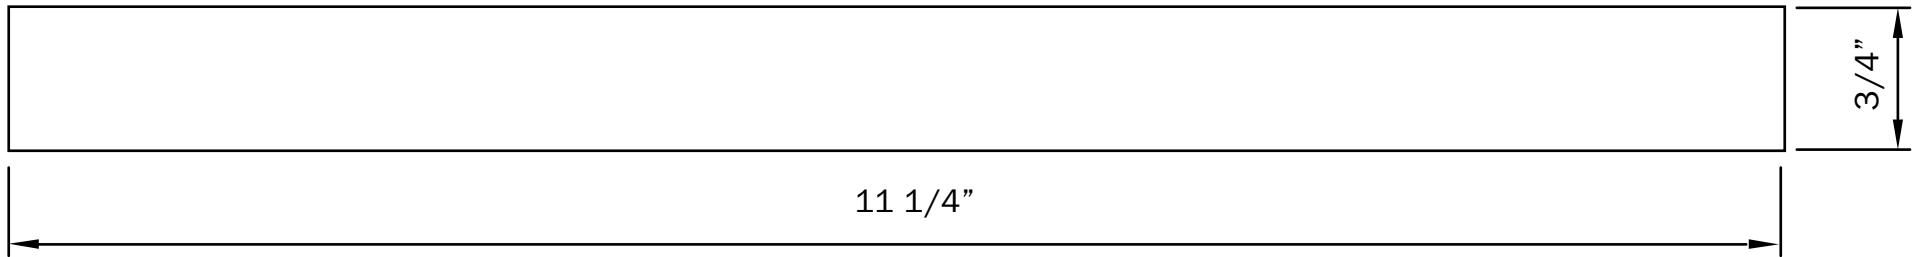

# VERSATEX<sup>®</sup>

TRIM BOARD

TRIM SMARTER.

VERSATEX Trimboard Building Products

[www.versatex.com](http://www.versatex.com)

(724) 857-1111

Nominal 1" x 12" Trimboard

Scale: NTS

Actual  
3/4" x 11 1/4"

Part No. TBSM/TR011218