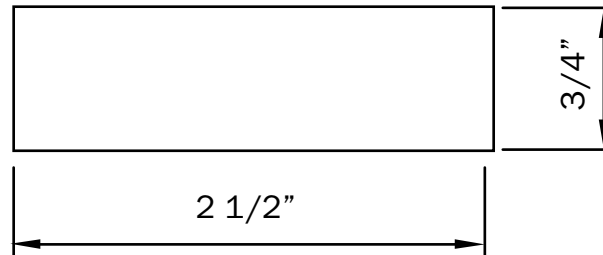

# VERSATEX<sup>®</sup>

TRIM BOARD

TRIM **SMARTER.**

VERSATEX Trimboard Building Products

[www.versatex.com](http://www.versatex.com)

(724) 857-1111

Nominal 1" x 3" Trimboard

Scale: NTS

Actual  
3/4" x 2 1/2"

Part No. TBSM/TR010318