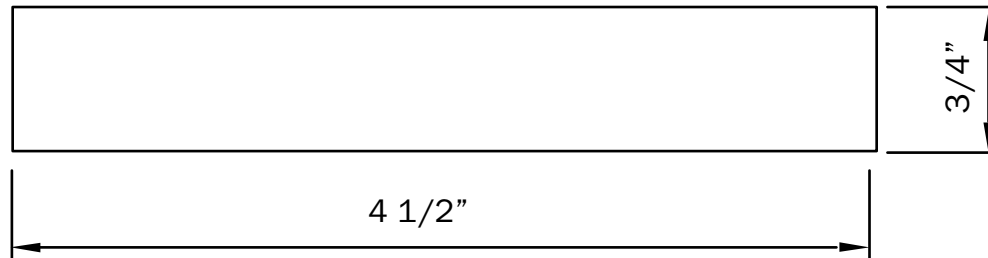

# VERSATEX<sup>®</sup>

T R I M B O A R D

TRIM **SMARTER.**

VERSATEX Trimboard Building Products

[www.versatex.com](http://www.versatex.com)

(724) 857-1111

Nominal 1" x 5" Trimboard

Scale: NTS

Actual  
3/4" x 4 1/2"

Part No. TBSM/TR010518