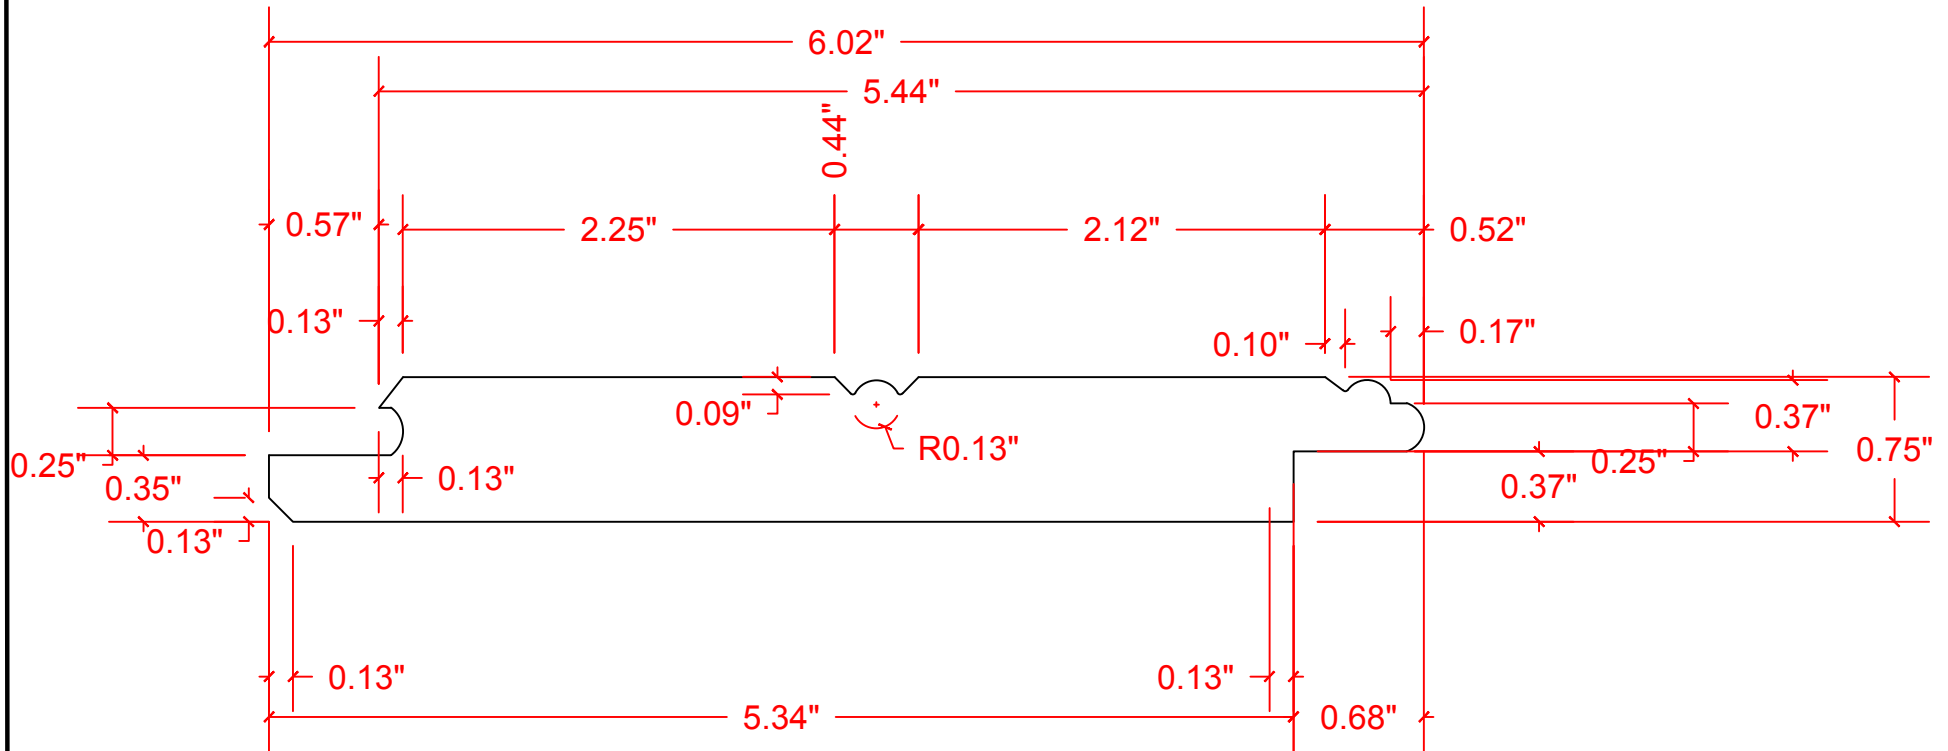

VERSATEX®

TRIM BOARD

TRIM SMARTER.

VERSATEX Building Products, LLC
www.versatex.com
724.857.1111

1"x6" STEALTH BEADBOARD

Scale: Full

ACTUAL
3/4" X 6"

Part No. STBSM010618