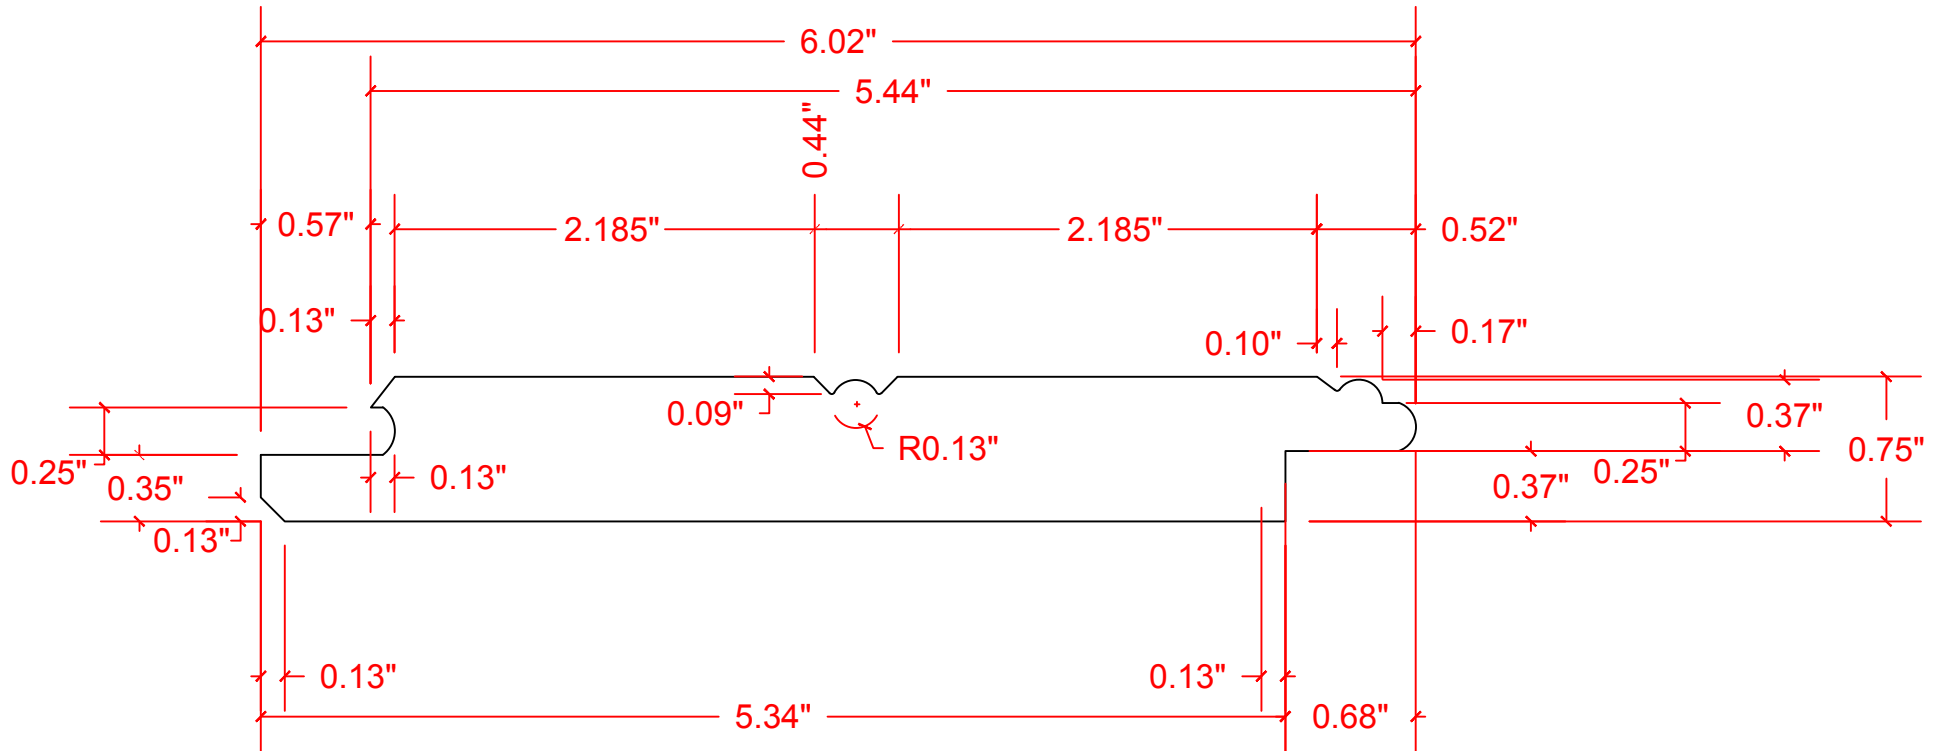

VERSATEX®

TRIM BOARD

TRIM SMARTER.

VERSATEX Building Products, LLC
 www.versatex.com
 724.857.1111

1"x6" STEALTH BEADBOARD

Scale: Full

ACTUAL
 3/4" X 6"

Part No. STBB010618