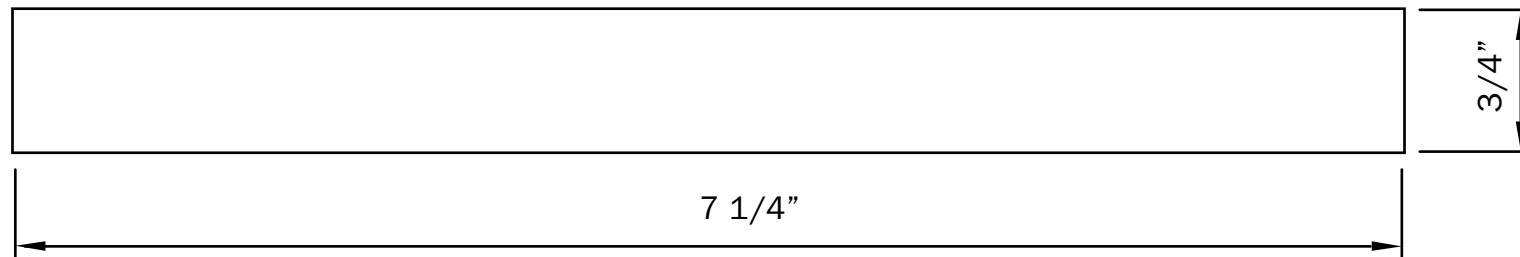

# VERSATEX<sup>®</sup>

TRIM BOARD

TRIM **SMARTER.**

VERSATEX Trimboard Building Products

[www.versatex.com](http://www.versatex.com)

(724) 857-1111

Nominal 1" x 8" Trimboard

Scale: NTS

Actual  
3/4" x 7 1/4"

Part No. TBSM/TR010818