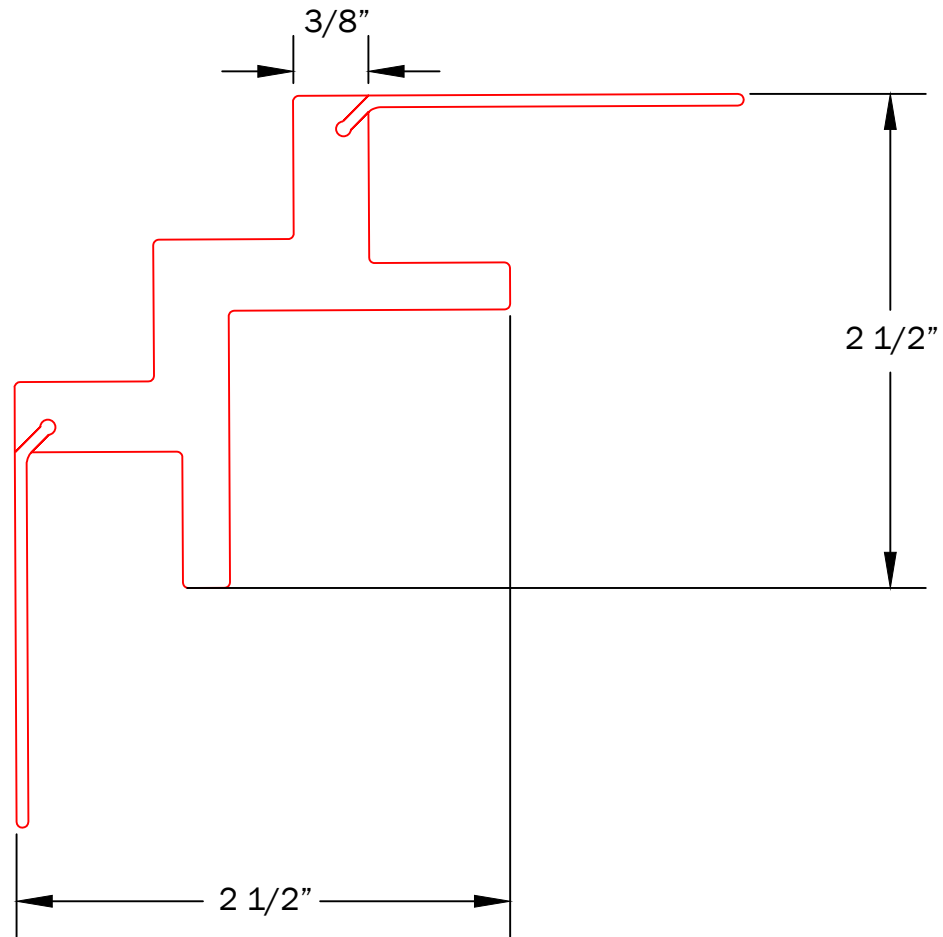

**VERSATEX®**  
**BUILDING PRODUCTS**

VERSATEX Building Products, LLC

[www.versatex.com](http://www.versatex.com)

(724) 857-1111

3" Stealth HF Inside Corner

Length: 20'

Scale: NTS

Part No. PAINSIDECORNER