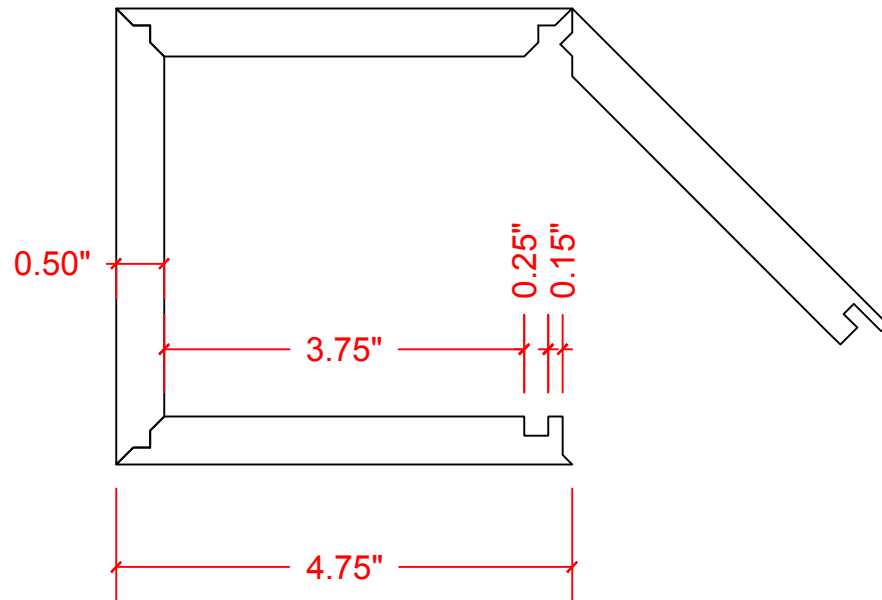

### TRIM SMARTER.

AVAILABLE IN 8'6" AND 10' LENGTHS

VERSATEX Building Products, LLC

[www.versatex.com](http://www.versatex.com)

724.857.1111

NOMINAL  
4" X 4" VERSAWRAP

Scale: 6"=1' ACTUAL INSIDE  
3-3/4" X 3-3/4"