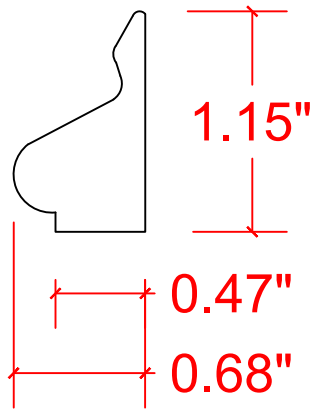

VERSATEX®

TRIM BOARD

TRIM SMARTER.

NOTE:
KIT CONSISTS OF:
4-BASE CAP PIECES AS SHOWN
4- CONNECTORS

VERSATEX Building Products, LLC
www.versatex.com
724.857.1111

BASE CAP MOULDING KIT FOR 4"
VERSAWRAP

Scale: 6"=1' ACTUAL INSIDE
4-3/4" X 4-3/4"

Part No. VM4"TRIMKITBASE

VERSATEX®

T R I M B O A R D

TRIM **SMARTER.**

NOTE:
KIT CONSISTS OF:
4-BASE CAP PIECES AS SHOWN
4- CONNECTORS

VERSATEX Building Products, LLC
www.versatex.com
724.857.1111

BASE CAP MOULDING KIT FOR 4"
VERSAWRAP

Scale: FULL ACTUAL INSIDE
4-3/4" X 4-3/4"

Part No. VM4"TRIMKITBASE