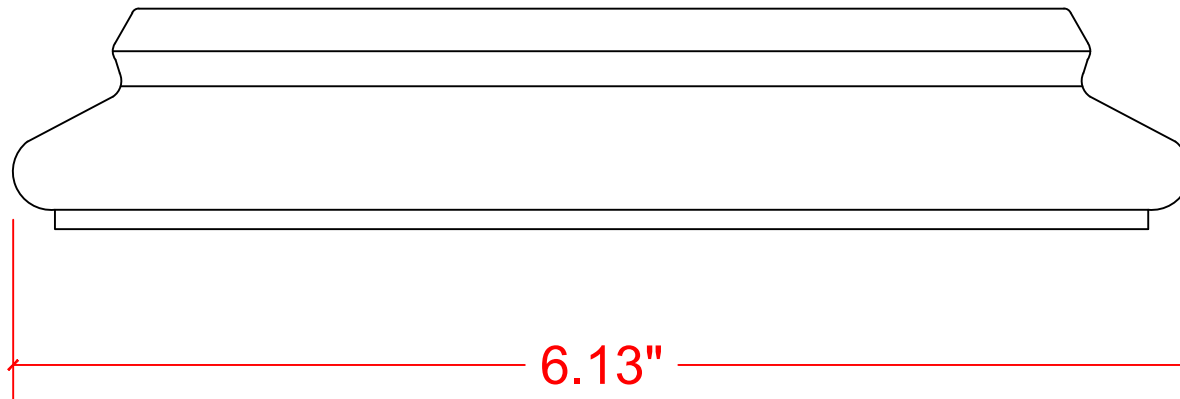

VERSATEX®

TRIM BOARD

TRIM SMARTER.

NOTE:
KIT CONSISTS OF:
4-BASE CAP PIECES AS SHOWN
4- CONNECTORS

VERSATEX Building Products, LLC
www.versatex.com
724.857.1111

BASE CAP MOULDING KIT FOR 4"
VERSAWRAP

Scale: 6"=1' ACTUAL INSIDE
4-3/4" X 4-3/4"

Part No. VM4"TRIMKITBASE

VERSATEX®

T R I M B O A R D

TRIM **SMARTER.**

NOTE:
KIT CONSISTS OF:
4-BASE CAP PIECES AS SHOWN
4- CONNECTORS

VERSATEX Building Products, LLC
www.versatex.com
724.857.1111

BASE CAP MOULDING KIT FOR 4"
VERSAWRAP

Scale: FULL ACTUAL INSIDE
4-3/4" X 4-3/4"

Part No. VM4"TRIMKITBASE