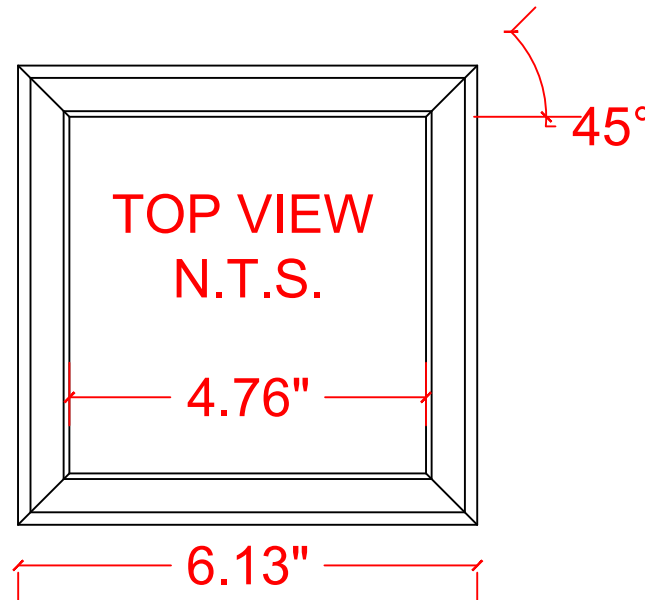

VERSATEX®

TRIM BOARD

TRIM SMARTER.

NOTE:
KIT CONSISTS OF:
4-BASE CAP PIECES AS SHOWN
4- CONNECTORS

VERSATEX Building Products, LLC
www.versatex.com
724.857.1111

BASE CAP MOULDING KIT FOR 4"
VERSAWRAP

Scale: 6"=1' ACTUAL INSIDE
4-3/4" X 4-3/4"

Scale: FULL ACTUAL INSIDE
4-3/4" X 4-3/4"

Part No. VM4"TRIMKITBASE