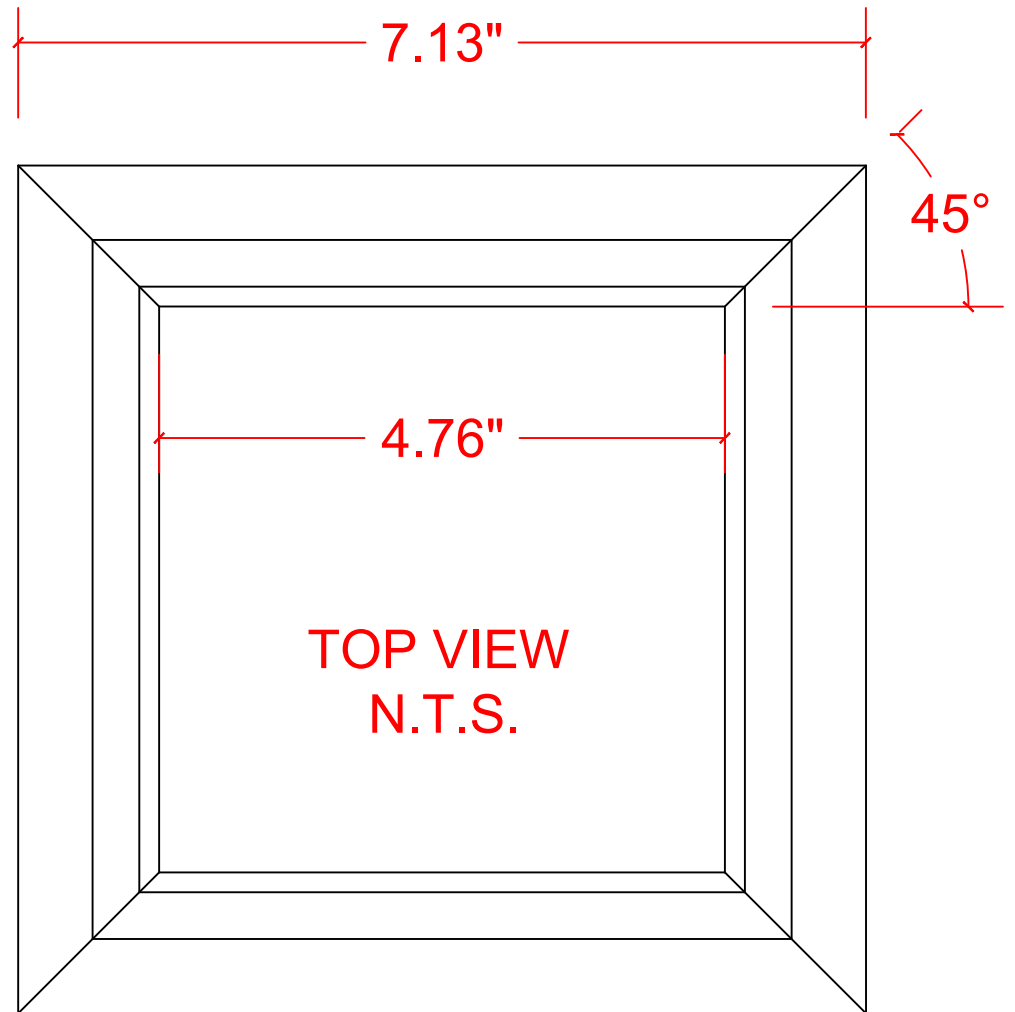

VERSATEX®

TRIM BOARD

TRIM SMARTER.

NOTE:
KIT CONSISTS OF:
4- BED MOULDING PIECES AS SHOWN
4- CONNECTORS

VERSATEX Building Products, LLC

www.versatex.com

724.857.1111

BED MOULD KIT FOR 4"
VERSAWRAP

Scale: FULL

ACTUAL INSIDE
4-3/4" X 4-3/4"

Part No. VM4"TRIMKITBED

VERSATEX®

TRIM BOARD

TRIM SMARTER.

NOTE:
KIT CONSISTS OF:
4- BED MOULDING PIECES AS SHOWN
4- CONNECTORS

VERSATEX Building Products, LLC
www.versatex.com
724.857.1111

BED MOULD KIT FOR 4"
VERSAWRAP

Scale: FULL

ACTUAL INSIDE
4-3/4" X 4-3/4"

Part No. VM4"TRIMKITBED