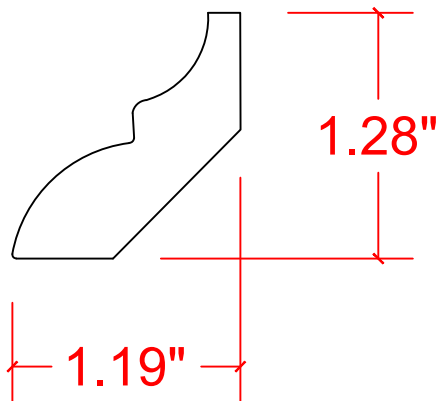

VERSATEX®

TRIM BOARD

TRIM SMARTER.

NOTE:
KIT CONSISTS OF:
4- BED MOULDING PIECES AS SHOWN
4- CONNECTORS

VERSATEX Building Products, LLC

www.versatex.com

724.857.1111

BED MOULD KIT FOR 4"
VERSAWRAP

Scale: FULL

ACTUAL INSIDE
4-3/4" X 4-3/4"

Part No. VM4"TRIMKITBED

VERSATEX®

TRIM BOARD

TRIM SMARTER.

NOTE:
KIT CONSISTS OF:
4- BED MOULDING PIECES AS SHOWN
4- CONNECTORS

VERSATEX Building Products, LLC
www.versatex.com
724.857.1111

BED MOULD KIT FOR 4"
VERSAWRAP

Scale: FULL

ACTUAL INSIDE
4-3/4" X 4-3/4"

Part No. VM4"TRIMKITBED