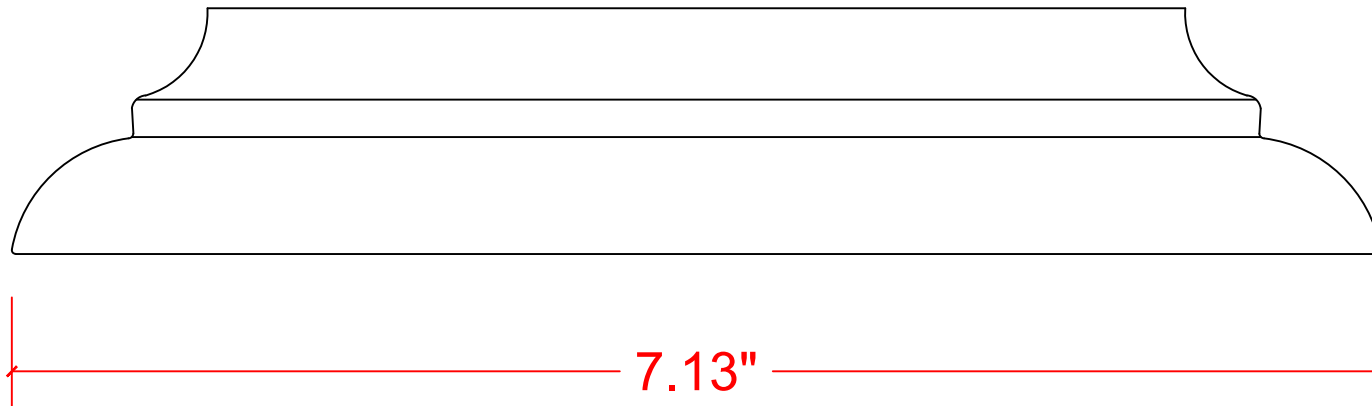

Scale: FULL

ACTUAL INSIDE
4-3/4" X 4-3/4"

Part No. VM4"TRIMKITBED

VERSATEX®

TRIM BOARD

TRIM SMARTER.

NOTE:
KIT CONSISTS OF:
4- BED MOULDING PIECES AS SHOWN
4- CONNECTORS

VERSATEX Building Products, LLC
www.versatex.com
724.857.1111

BED MOULD KIT FOR 4"
VERSAWRAP

Scale: FULL

ACTUAL INSIDE
4-3/4" X 4-3/4"

Part No. VM4"TRIMKITBED