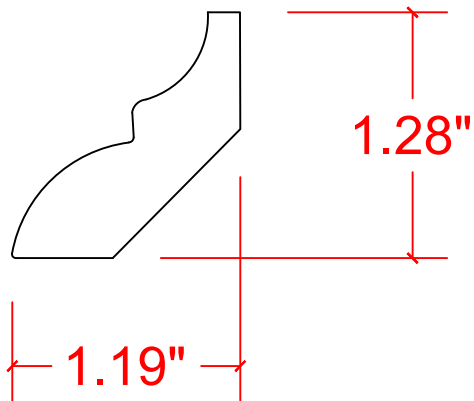

VERSATEX®

TRIM BOARD

TRIM SMARTER.

NOTE:
KIT CONSISTS OF:
4- BED MOULDING PIECES AS SHOWN
4- CONNECTORS

VERSATEX Building Products, LLC
www.versatex.com
724.857.1111

BED MOULD XL KIT FOR
4" ACCENT WRAP

Scale: FULL

ACTUAL INSIDE
5-3/4" X 5-3/4"

Part No. VM4"TRIMKITBEDXL

VERSATEX®

TRIM BOARD

TRIM SMARTER.

NOTE:
KIT CONSISTS OF:
4- BED MOULDING PIECES AS SHOWN
4- CONNECTORS

VERSATEX Building Products, LLC
www.versatex.com
724.857.1111

BED MOULD XL KIT FOR
4" ACCENT WRAP

Scale: FULL

ACTUAL INSIDE
5-3/4" X 5-3/4"

Part No. VM4"TRIMKITBEDXL