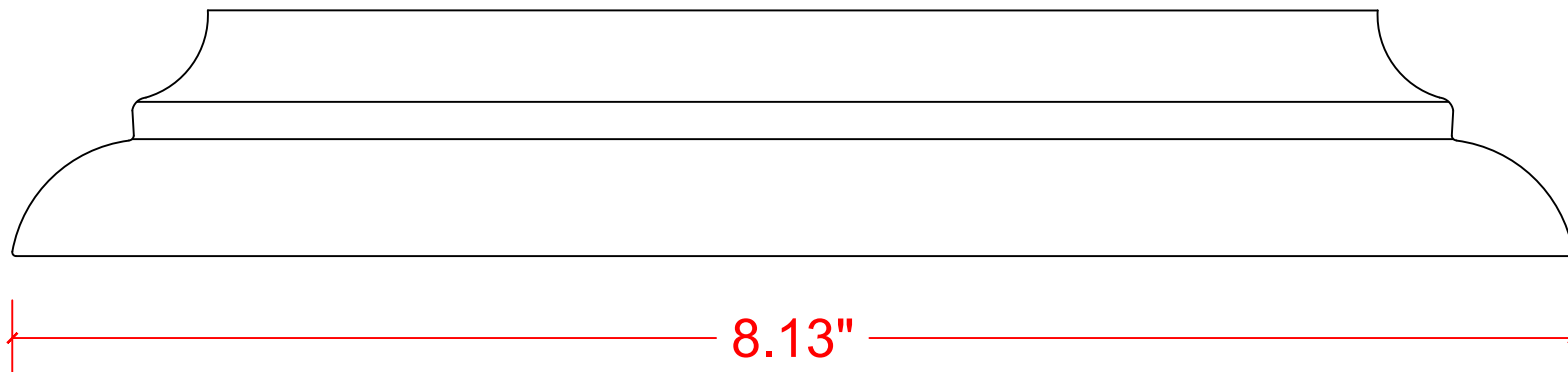

VERSATEX®

TRIM BOARD

TRIM SMARTER.

NOTE:
KIT CONSISTS OF:
4- BED MOULDING PIECES AS SHOWN
4- CONNECTORS

VERSATEX Building Products, LLC
www.versatex.com
724.857.1111

BED MOULD XL KIT FOR
4" ACCENT WRAP

Scale: FULL

ACTUAL INSIDE
5-3/4" X 5-3/4"

Part No. VM4"TRIMKITBEDXL

VERSATEX®

TRIM BOARD

TRIM SMARTER.

NOTE:
KIT CONSISTS OF:
4- BED MOULDING PIECES AS SHOWN
4- CONNECTORS

VERSATEX Building Products, LLC
www.versatex.com
724.857.1111

BED MOULD XL KIT FOR
4" ACCENT WRAP

Scale: FULL

ACTUAL INSIDE
5-3/4" X 5-3/4"

Part No. VM4"TRIMKITBEDXL