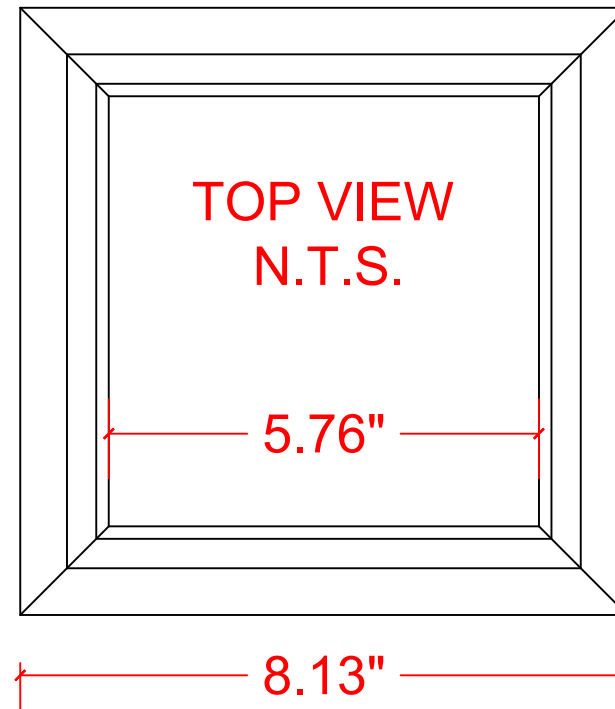

VERSATEX®

TRIM BOARD

TRIM SMARTER.

NOTE:
KIT CONSISTS OF:
4- BED MOULDING PIECES AS SHOWN
4- CONNECTORS

VERSATEX Building Products, LLC
www.versatex.com
724.857.1111

BED MOULD XL KIT FOR
4" ACCENT WRAP

Scale: FULL

ACTUAL INSIDE
5-3/4" X 5-3/4"

Part No. VM4"TRIMKITBEDXL

VERSATEX®

TRIM BOARD

TRIM SMARTER.

NOTE:
KIT CONSISTS OF:
4- BED MOULDING PIECES AS SHOWN
4- CONNECTORS

VERSATEX Building Products, LLC
www.versatex.com
724.857.1111

BED MOULD XL KIT FOR
4" ACCENT WRAP

Scale: FULL

ACTUAL INSIDE
5-3/4" X 5-3/4"

Part No. VM4"TRIMKITBEDXL