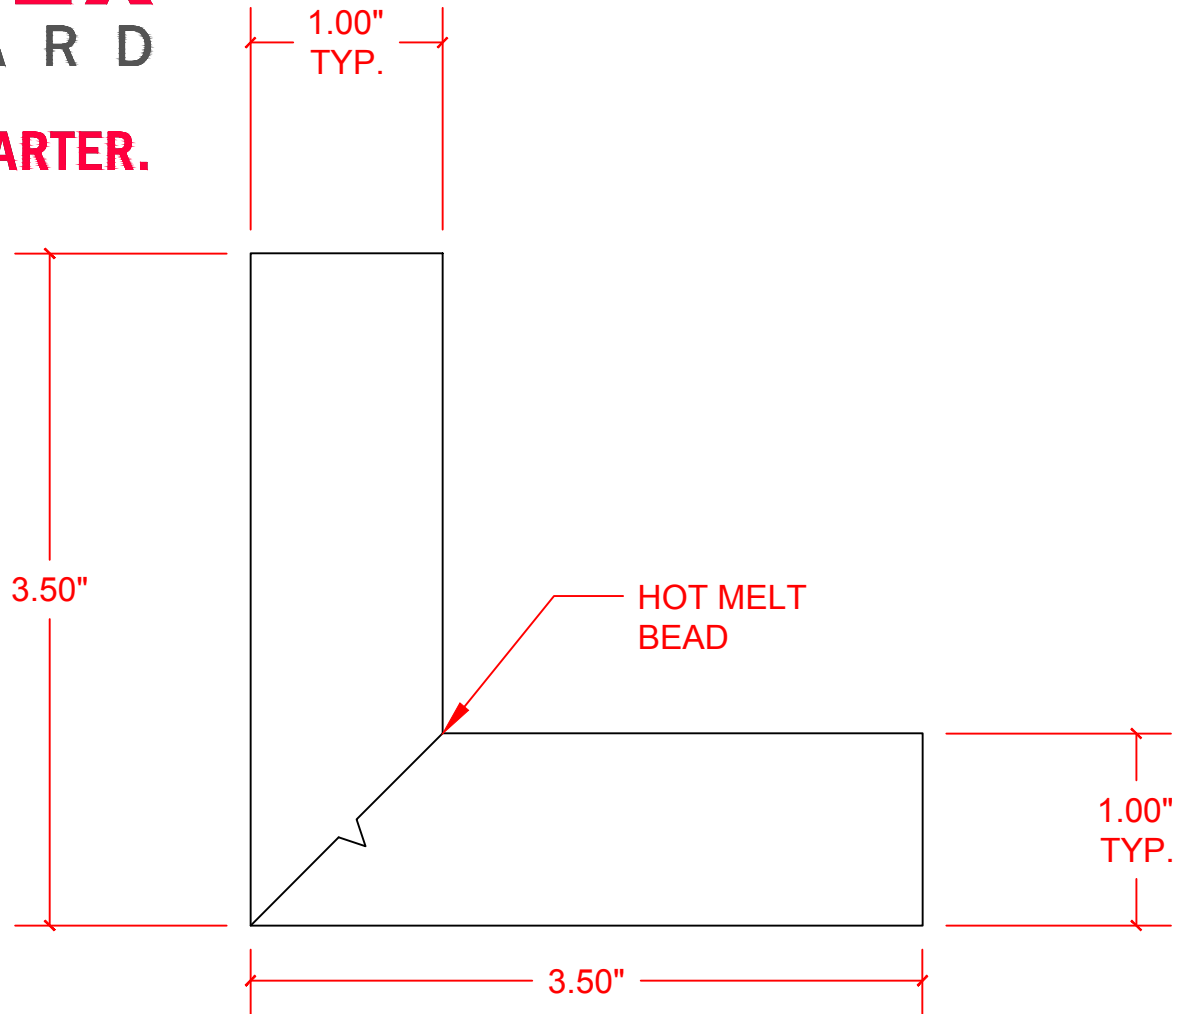

## TRIM BOARD

### TRIM SMARTER.

VERSATEX Building Products, LLC

[www.versatex.com](http://www.versatex.com)

724.857.1111

NOMINAL  $\frac{5}{4}$ " X 4" CORNER

Scale: FULL

ACTUAL  
1" X 3-1/2"

Part No. CRSM/TR540410/20