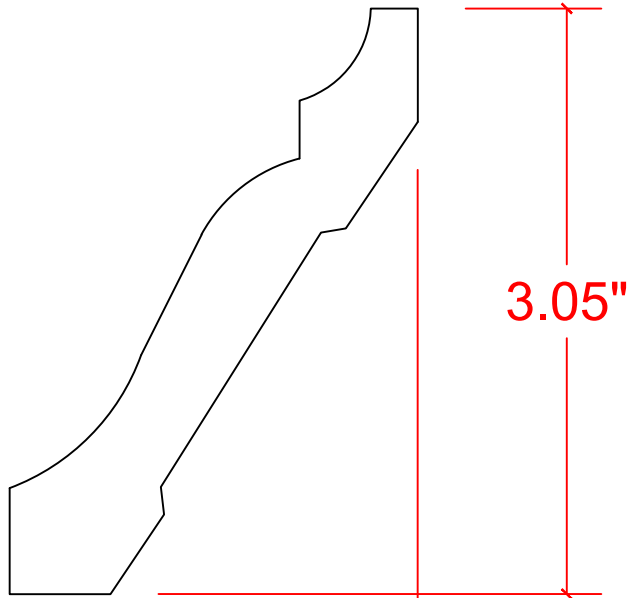

VERSATEX®

TRIM BOARD

TRIM SMARTER.

NOTE: $2.13''$
KIT CONSISTS OF:
4-CROWN MOULDING PIECES AS SHOWN
4-CONNECTORS

VERSATEX Building Products, LLC
www.versatex.com
724.857.1111

CROWN XL MOULDING KIT
FOR 4" ACCENT WRAP

Scale: FULL ACTUAL INSIDE
5-3/4" X 5-3/4"

Part No. VM4"TRIMKITCROWNXL

VERSATEX®

TRIM BOARD

TRIM SMARTER.

NOTE:
KIT CONSISTS OF:
4-CROWN MOULDING PIECES AS SHOWN
4-CONNECTORS

VERSATEX Building Products, LLC
www.versatex.com
724.857.1111

CROWN XL MOULDING KIT
FOR 4" ACCENT WRAP

Scale: 6"=1' ACTUAL INSIDE
5-3/4" X 5-3/4"

Part No. VM4"TRIMKITCROWNXL