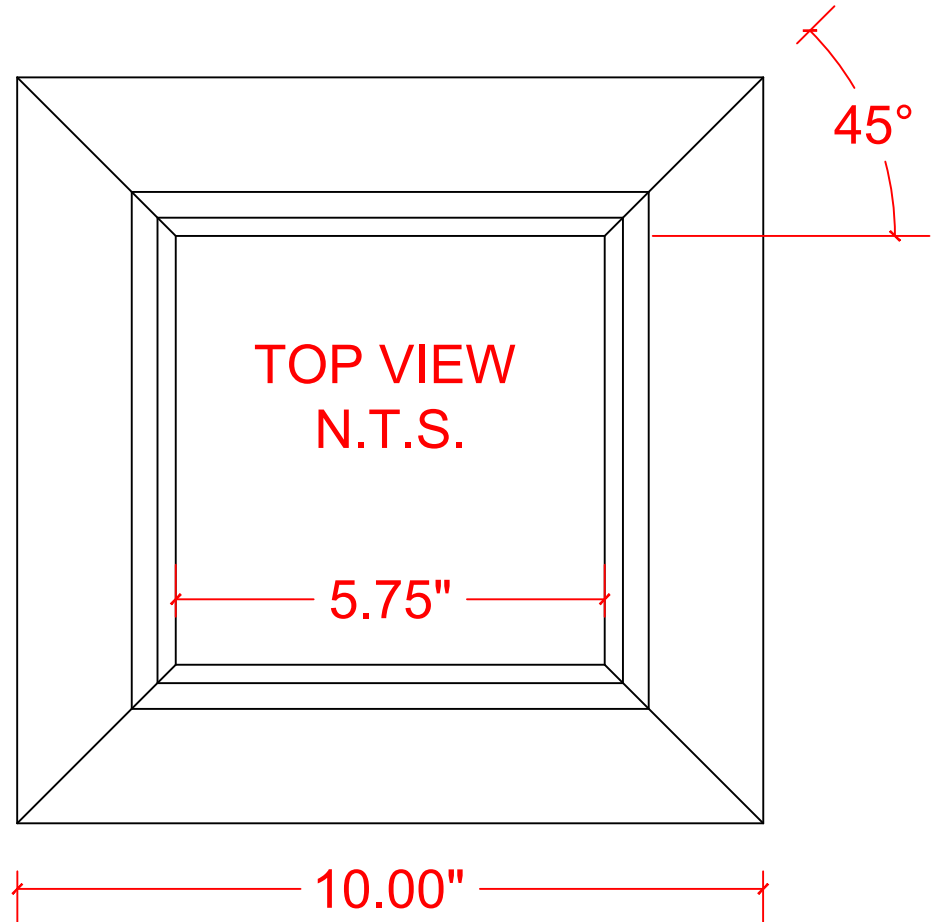

VERSATEX®

TRIM BOARD

TRIM SMARTER.

NOTE: $2.13''$
KIT CONSISTS OF:
4-CROWN MOULDING PIECES AS SHOWN
4-CONNECTORS

VERSATEX Building Products, LLC
www.versatex.com
724.857.1111

CROWN XL MOULDING KIT
FOR 4" ACCENT WRAP

Scale: FULL ACTUAL INSIDE
5-3/4" X 5-3/4"

Part No. VM4"TRIMKITCROWNXL

VERSATEX®

TRIM BOARD

TRIM SMARTER.

NOTE:
KIT CONSISTS OF:
4-CROWN MOULDING PIECES AS SHOWN
4-CONNECTORS

VERSATEX Building Products, LLC
www.versatex.com
724.857.1111

CROWN XL MOULDING KIT
FOR 4" ACCENT WRAP

Scale: 6"=1' ACTUAL INSIDE
5-3/4" X 5-3/4"

Part No. VM4"TRIMKITCROWNXL