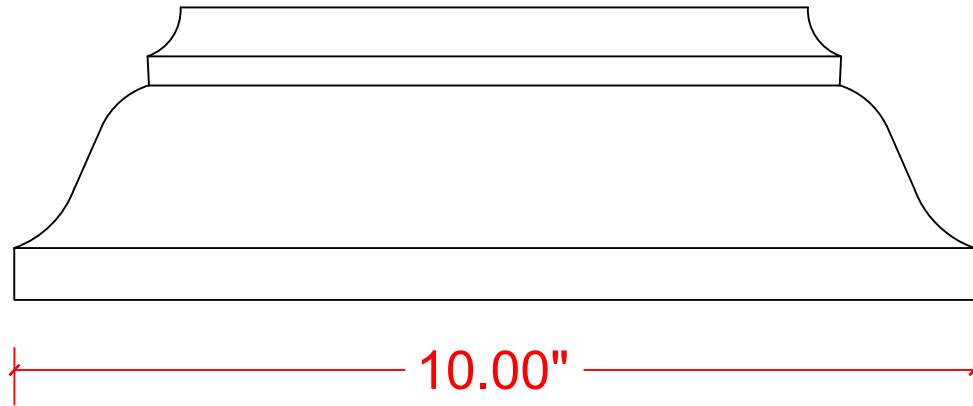

VERSATEX®

TRIM BOARD

TRIM SMARTER.

NOTE: $2.13''$
KIT CONSISTS OF:
4-CROWN MOULDING PIECES AS SHOWN
4-CONNECTORS

VERSATEX Building Products, LLC
www.versatex.com
724.857.1111

CROWN XL MOULDING KIT
FOR 4" ACCENT WRAP

Scale: FULL ACTUAL INSIDE
5-3/4" X 5-3/4"

Part No. VM4"TRIMKITCROWNXL

VERSATEX®

TRIM BOARD

TRIM SMARTER.

NOTE:
KIT CONSISTS OF:
4-CROWN MOULDING PIECES AS SHOWN
4-CONNECTORS

VERSATEX Building Products, LLC
www.versatex.com
724.857.1111

CROWN XL MOULDING KIT
FOR 4" ACCENT WRAP

Scale: 6"=1' ACTUAL INSIDE
5-3/4" X 5-3/4"

Part No. VM4"TRIMKITCROWNXL