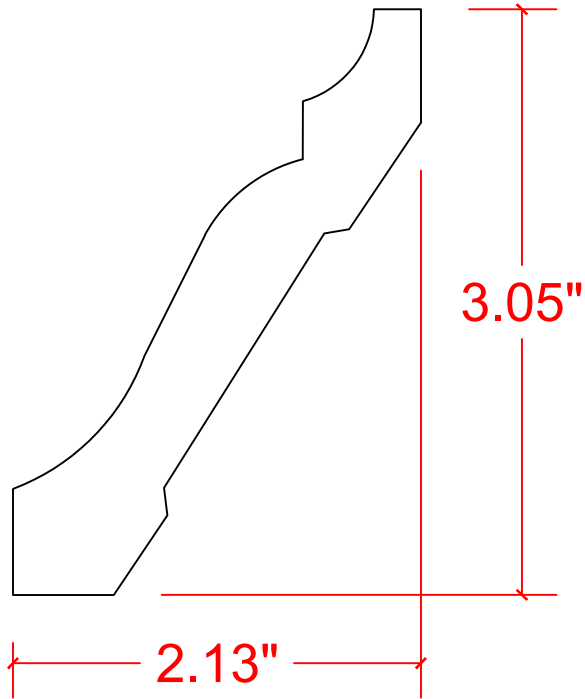

# VERSATEX®

TRIM BOARD

TRIM SMARTER.

NOTE:  
KIT CONSISTS OF:  
4-CROWN MOULDING PIECES AS SHOWN  
4-CONNECTORS

VERSATEX Building Products, LLC  
[www.versatex.com](http://www.versatex.com)  
724.857.1111

CROWN MOULDING KIT FOR  
4" VERSAWRAP

Scale: FULL ACTUAL INSIDE  
4-3/4" X 4-3/4"

Part No. VM4"TRIMKITCROWN

CROWN MOULDING KIT FOR  
4" VERSAWRAP

Scale: 6"=1' ACTUAL INSIDE  
4-3/4" X 5-3/4"

Part No. VM4"TRIMKITCROWN