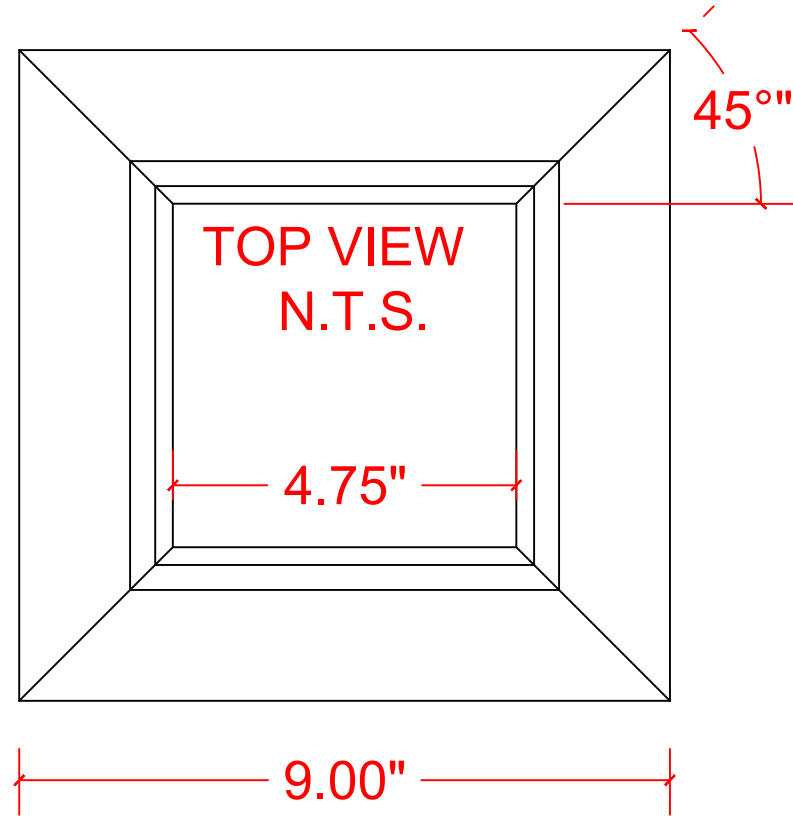

VERSATEX®

TRIM BOARD

TRIM SMARTER.

NOTE:
KIT CONSISTS OF:
4-CROWN MOULDING PIECES AS SHOWN
4-CONNECTORS

VERSATEX Building Products, LLC
www.versatex.com
724.857.1111

CROWN MOULDING KIT FOR
4" VERSAWRAP

Scale: FULL ACTUAL INSIDE
4-3/4" X 4-3/4"

Part No. VM4"TRIMKITCROWN