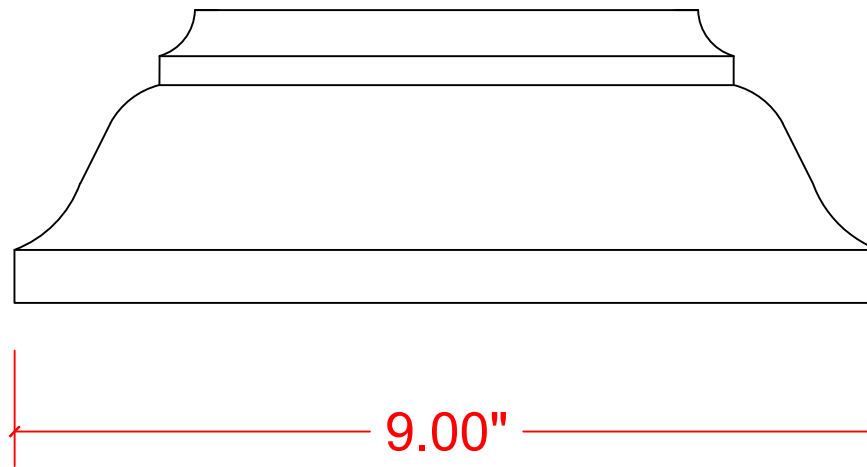

VERSATEX®

TRIM BOARD

TRIM SMARTER.

NOTE:
KIT CONSISTS OF:
4-CROWN MOULDING PIECES AS SHOWN
4-CONNECTORS

VERSATEX Building Products, LLC
www.versatex.com
724.857.1111

CROWN MOULDING KIT FOR
4" VERSAWRAP

Scale: 6"=1' ACTUAL INSIDE
4-3/4" X 5-3/4"

Part No. VM4"TRIMKITCROWN