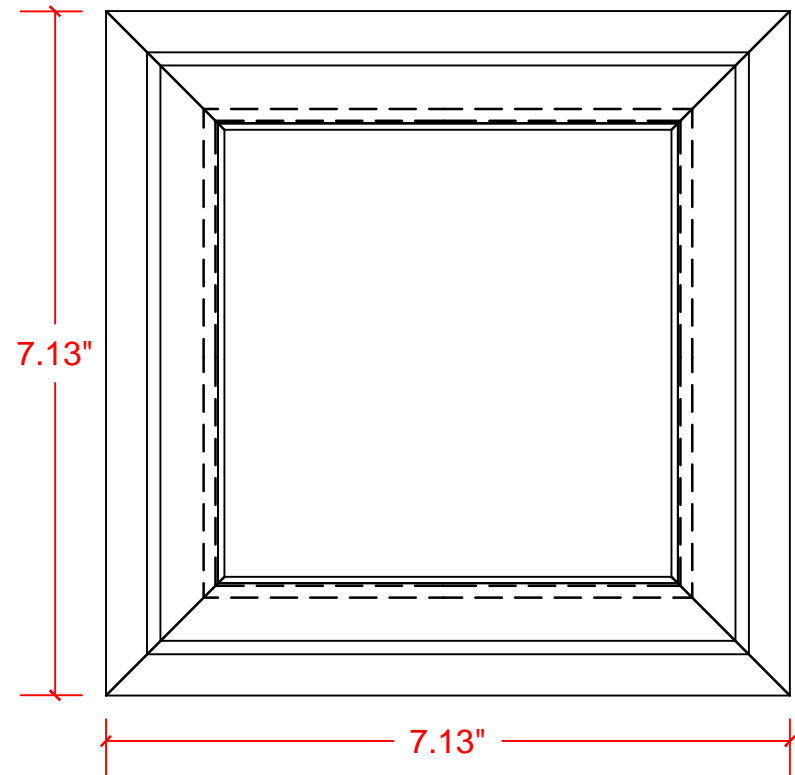

VERSATEX[®]

TRIM BOARD

TRIM SMARTER.

VERSATEX Building Products, LLC
www.versatex.com
724.857.1111

4" POST CAP

Scale: 6"=1' ACTUAL INSIDE
4-3/4" X 4-3/4"

Part No. VM4"POSTCAP