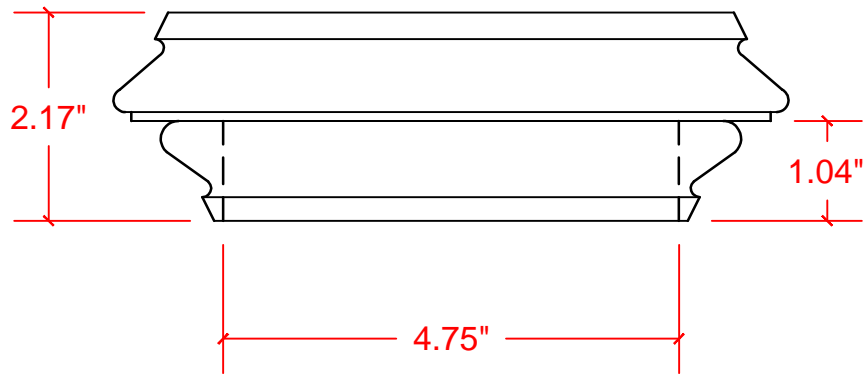

VERSATEX[®]

TRIM BOARD

TRIM SMARTER.

VERSATEX Building Products, LLC
www.versatex.com
724.857.1111

4" POST CAP

Scale: 6"=1' ACTUAL INSIDE
4-3/4" X 4-3/4"

Part No. VM4"POSTCAP