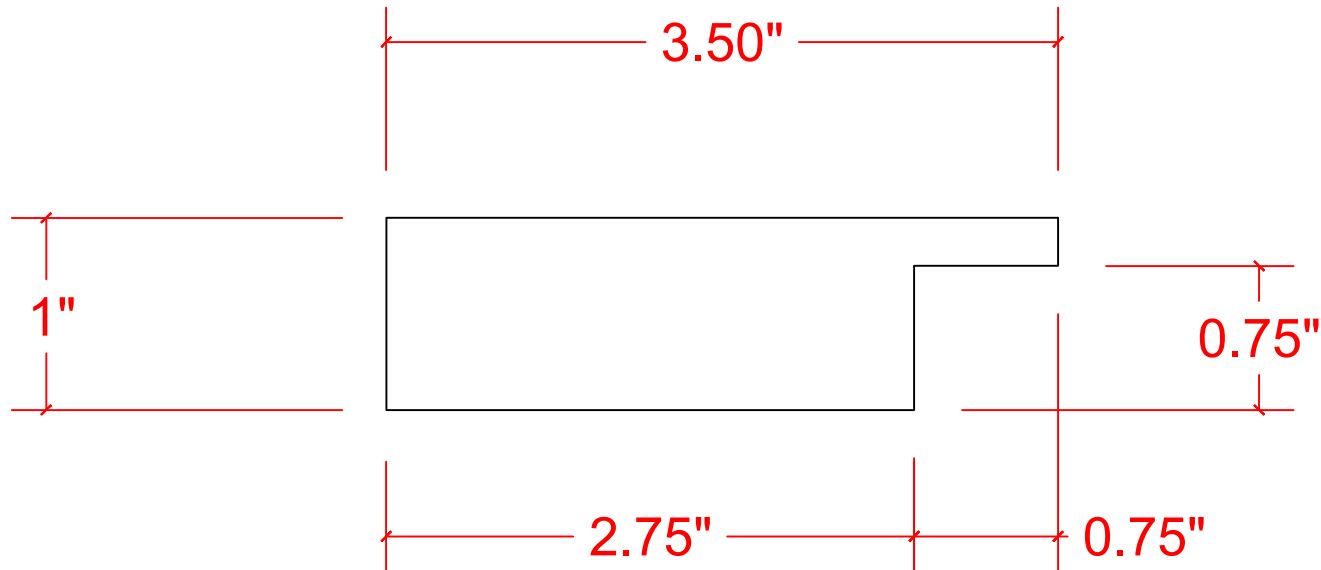

VERSATEX®

TRIM BOARD

TRIM **SMARTER.**

VERSATEX Building Products, LLC
www.versatex.com
724.857.1111

NOMINAL $\frac{5}{4}$ " X 4"
STANDARD STEALTH

Scale: Full | 1" X 3-1/2"

Part No. STBSM/TR540418