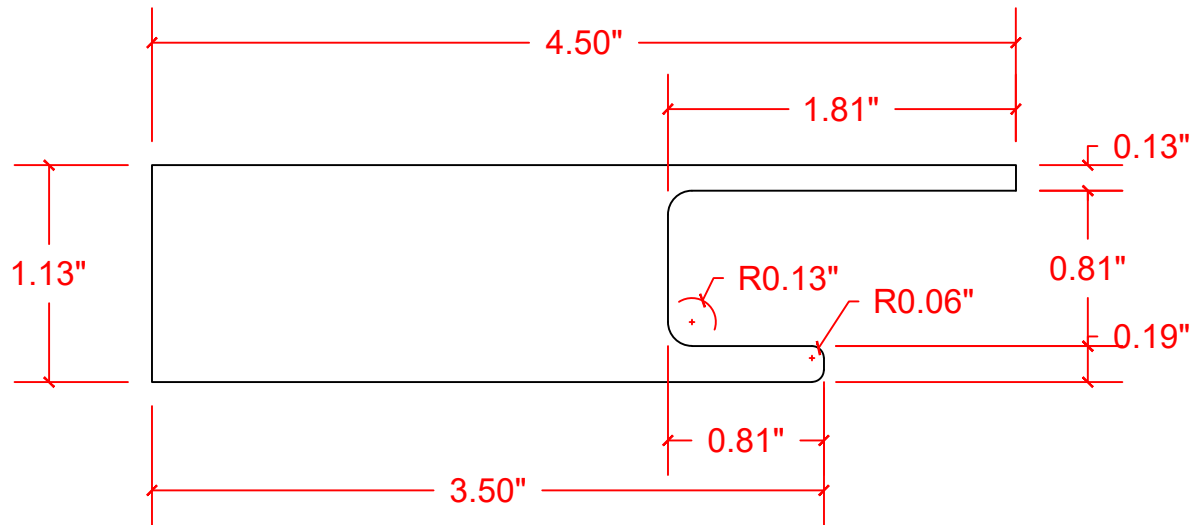

VERSATEX®

TRIM BOARD

TRIM SMARTER.

VERSATEX Building Products, LLC

www.versatex.com

724.857.1111

4" STEALTH CASING WITH J-CHANNEL

Scale: Full

ACTUAL
1-1/8" X 4-1/2"

Part No.