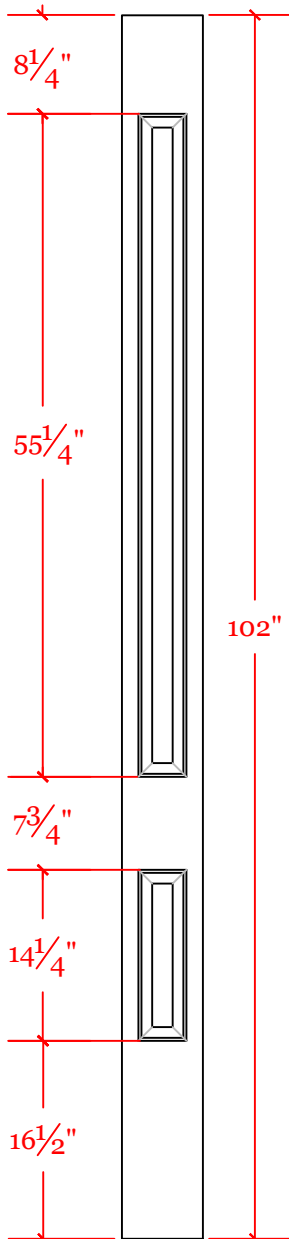

# VERSATEX®

TRIM BOARD

TRIM SMARTER.

6" X 6" X 8' 6"  
VWRP060686  
Scale: 3/4" = 1'-0"

6" X 6" X 10"  
VWRP060610  
Scale: 3/4" = 1'-0"

Scale: Full Scale