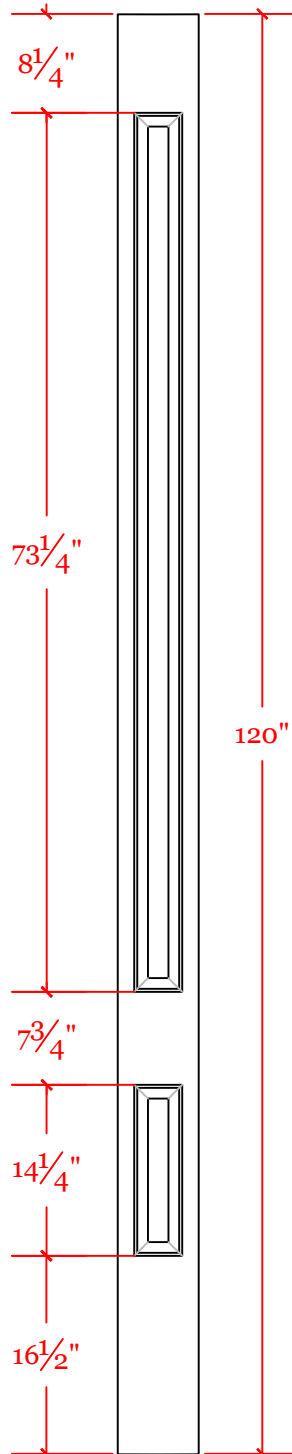

# VERSATEX®

TRIM BOARD

TRIM SMARTER.

6" X 6" X 8' 6"  
VWRP060686  
Scale: 3/4" = 1'-0"

6" X 6" X 10"  
VWRP060610  
Scale: 3/4" = 1'-0"

Scale: Full Scale