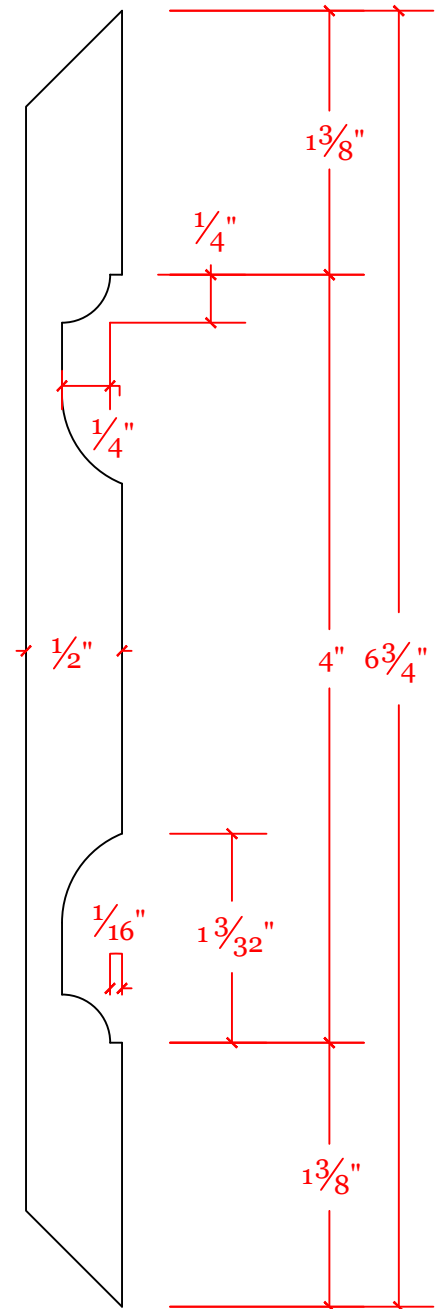

# VERSATEX®

TRIM BOARD

TRIM SMARTER.

6" X 6" X 8' 6"  
VWRP060686  
Scale: 3/4" = 1'-0"

6" X 6" X 10"  
VWRP060610  
Scale: 3/4" = 1'-0"

Scale: Full Scale