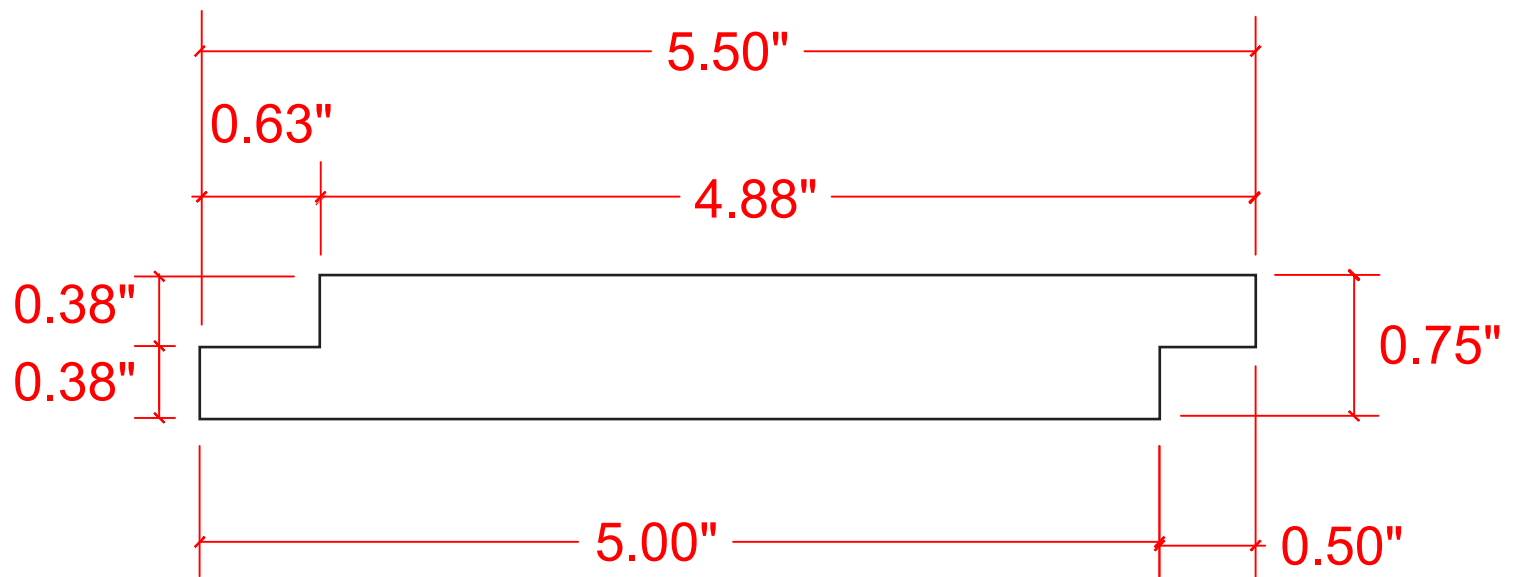

VERSATEX®

TRIM BOARD

TRIM SMARTER.

VERSATEX Building Products, LLC
www.versatex.com
724.857.1111

Nominal 1" X 6" Shiplap

Scale: Full | 3/4" X 5-1/2"

Part No. SLNGSM010618