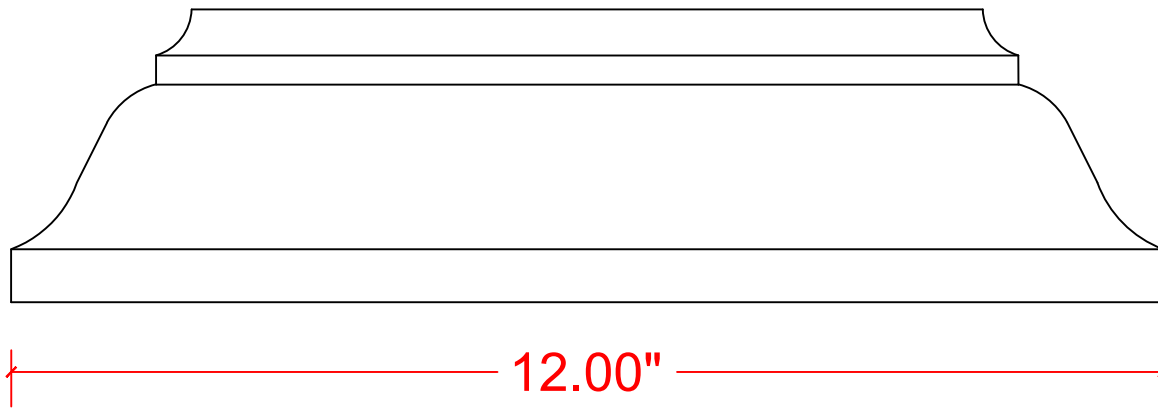

Scale: FULL

ACTUAL INSIDE
7-3/4" X 7-3/4"

Part No. VM6"TRIMKITCROWNXL

VERSATEX®

TRIM BOARD

TRIM SMARTER.

NOTE:
KIT CONSISTS OF:
4-CROWN MOULDING PIECES AS SHOWN
4-CONNECTORS

VERSATEX Building Products, LLC
www.versatex.com
724.857.1111

CROWN XL MOULDING KIT
FOR 6" ACCENT WRAP

Scale: 6"=1' ACTUAL INSIDE
7-3/4" X 7-3/4"

Part No. VM6"TRIMKITCROWNXL