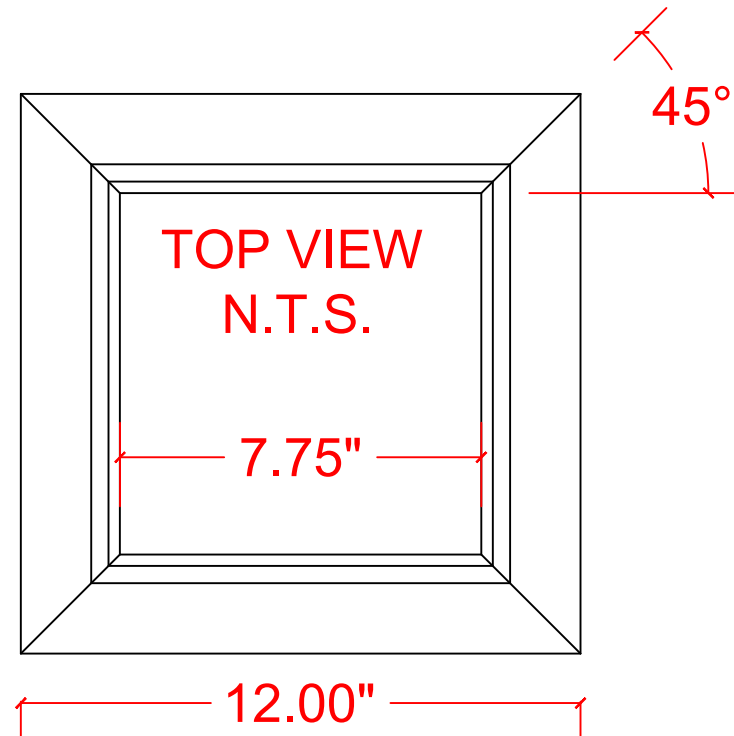

VERSATEX®

TRIM BOARD

TRIM SMARTER.

NOTE:
KIT CONSISTS OF:
4-CROWN MOULDING PIECES AS SHOWN
4-CONNECTORS

VERSATEX Building Products, LLC
www.versatex.com
724.857.1111

CROWN XL MOULDING KIT
FOR 6" ACCENT WRAP

Scale: FULL

ACTUAL INSIDE
7-3/4" X 7-3/4"

Part No. VM6"TRIMKITCROWNXL

VERSATEX®

TRIM BOARD

TRIM SMARTER.

NOTE:
KIT CONSISTS OF:
4-CROWN MOULDING PIECES AS SHOWN
4-CONNECTORS

VERSATEX Building Products, LLC
www.versatex.com
724.857.1111

CROWN XL MOULDING KIT
FOR 6" ACCENT WRAP

Scale: 6"=1' ACTUAL INSIDE
7-3/4" X 7-3/4"

Part No. VM6"TRIMKITCROWNXL