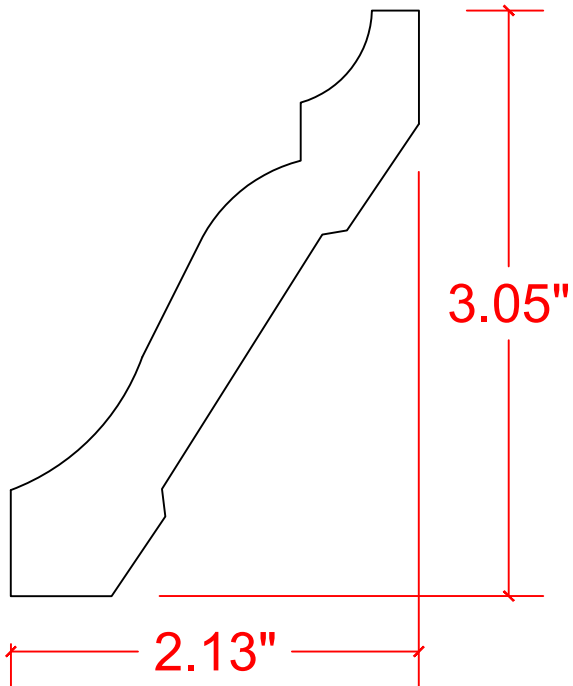

VERSATEX®

TRIM BOARD

TRIM SMARTER.

NOTE:
KIT CONSISTS OF:
4-CROWN MOULDING PIECES AS SHOWN
4-CONNECTORS

VERSATEX Building Products, LLC
www.versatex.com
724.857.1111

CROWN XL MOULDING KIT
FOR 6" ACCENT WRAP

Scale: FULL

ACTUAL INSIDE
7-3/4" X 7-3/4"

Part No. VM6"TRIMKITCROWNXL

VERSATEX®

TRIM BOARD

TRIM SMARTER.

NOTE:
KIT CONSISTS OF:
4-CROWN MOULDING PIECES AS SHOWN
4-CONNECTORS

VERSATEX Building Products, LLC
www.versatex.com
724.857.1111

CROWN XL MOULDING KIT
FOR 6" ACCENT WRAP

Scale: 6"=1' ACTUAL INSIDE
7-3/4" X 7-3/4"

Part No. VM6"TRIMKITCROWNXL