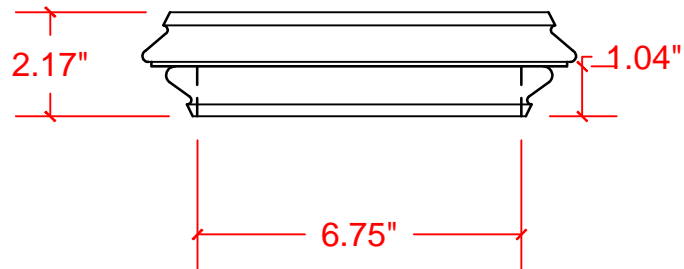

# VERSATEX<sup>®</sup>

TRIM BOARD

TRIM SMARTER.

VERSATEX Building Products, LLC  
www.versatex.com  
724.857.1111

6" POST CAP

Scale: 3"=1' ACTUAL INSIDE  
6-3/4" X 6-3/4"

Part No. VM6"POSTCAP