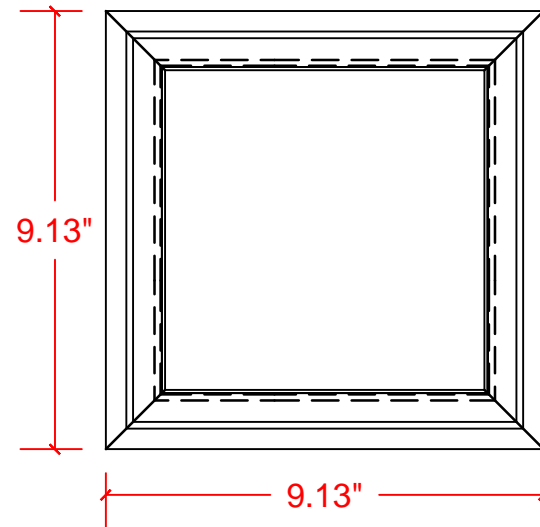

# VERSATEX<sup>®</sup>

TRIM BOARD

TRIM SMARTER.

VERSATEX Building Products, LLC  
www.versatex.com  
724.857.1111

6" POST CAP

Scale: 3"=1' ACTUAL INSIDE  
6-3/4" X 6-3/4"

Part No. VM6"POSTCAP