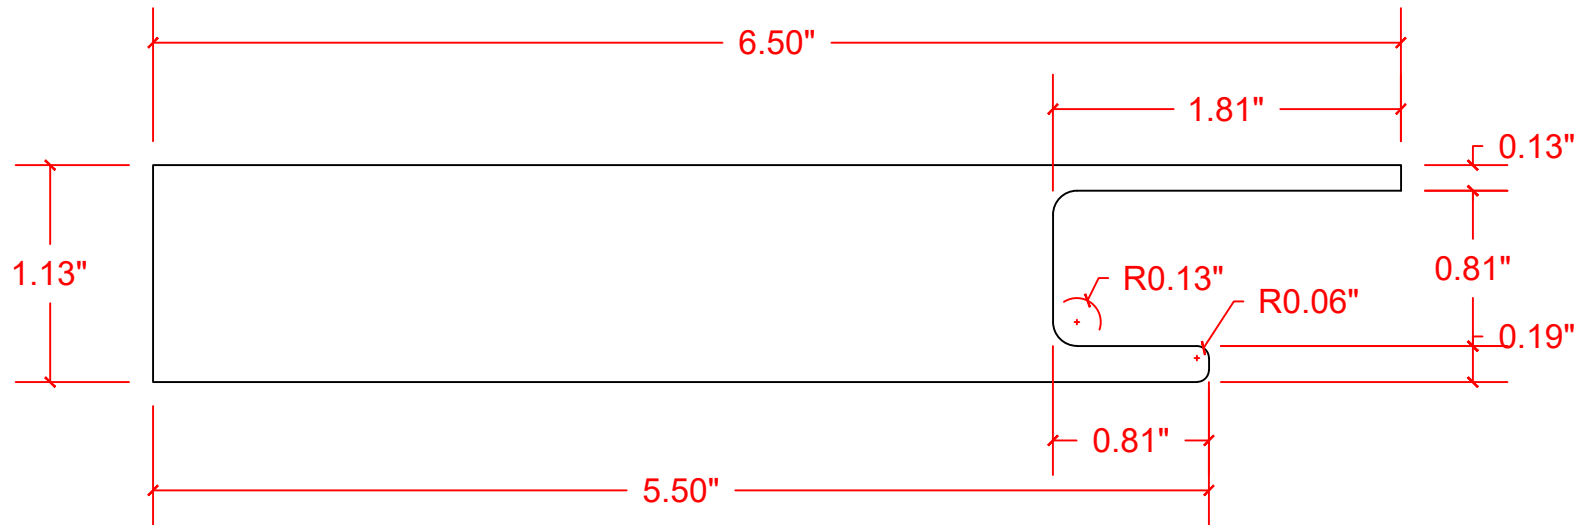

# VERSATEX®

TRIM BOARD

TRIM SMARTER.

VERSATEX Building Products, LLC

[www.versatex.com](http://www.versatex.com)

724.857.1111

6" STEALTH CASING WITH J-CHANNEL

Scale: Full

ACTUAL  
1-1/8" X 6-1/2"

Part No.