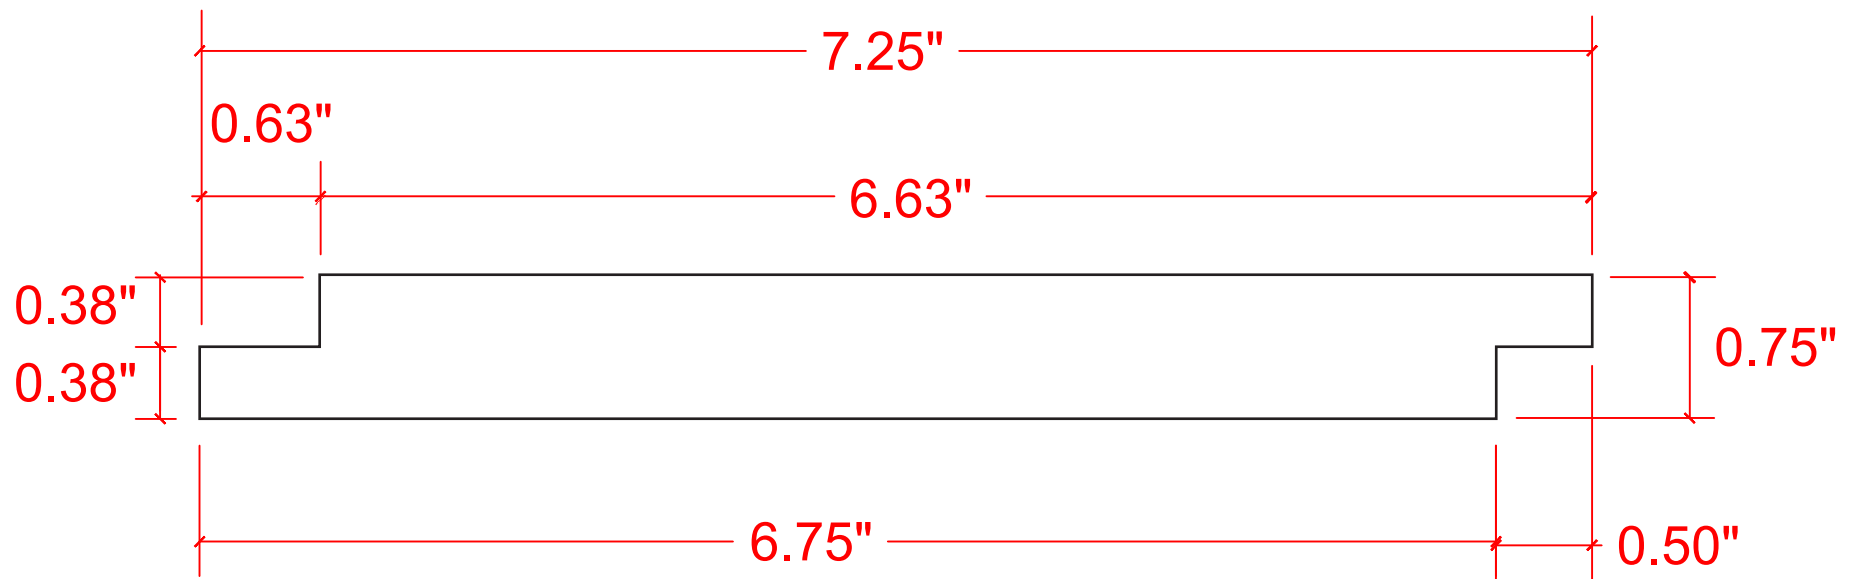

VERSATEX®

TRIM BOARD

TRIM SMARTER.

VERSATEX Building Products, LLC
www.versatex.com
724.857.1111

Nominal 1" X 8" Shiplap

Scale: Full | 3/4" X 7-1/4"

Part No. SLNGSM010818