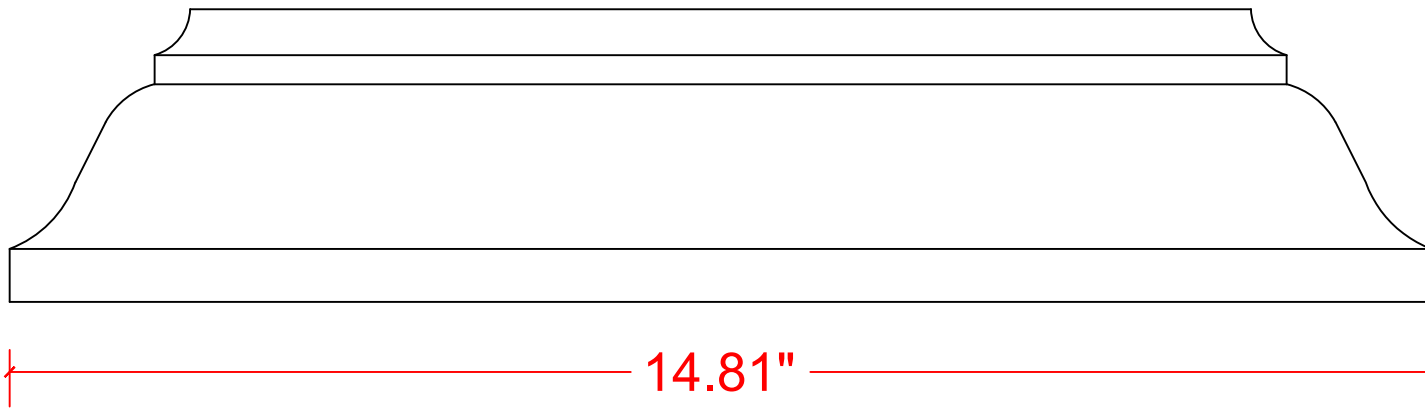

CROWN XL MOULDING KIT
FOR 8" ACCENT WRAP

Scale: FULL

ACTUAL INSIDE
10-1/2" X 10-1/2"

Part No. VM8"TRIMKITCROWNXL

VERSATEX®

TRIM BOARD

TRIM SMARTER.

NOTE:
KIT CONSISTS OF:
4-CROWN MOULDING PIECES AS SHOWN
4-CONNECTORS