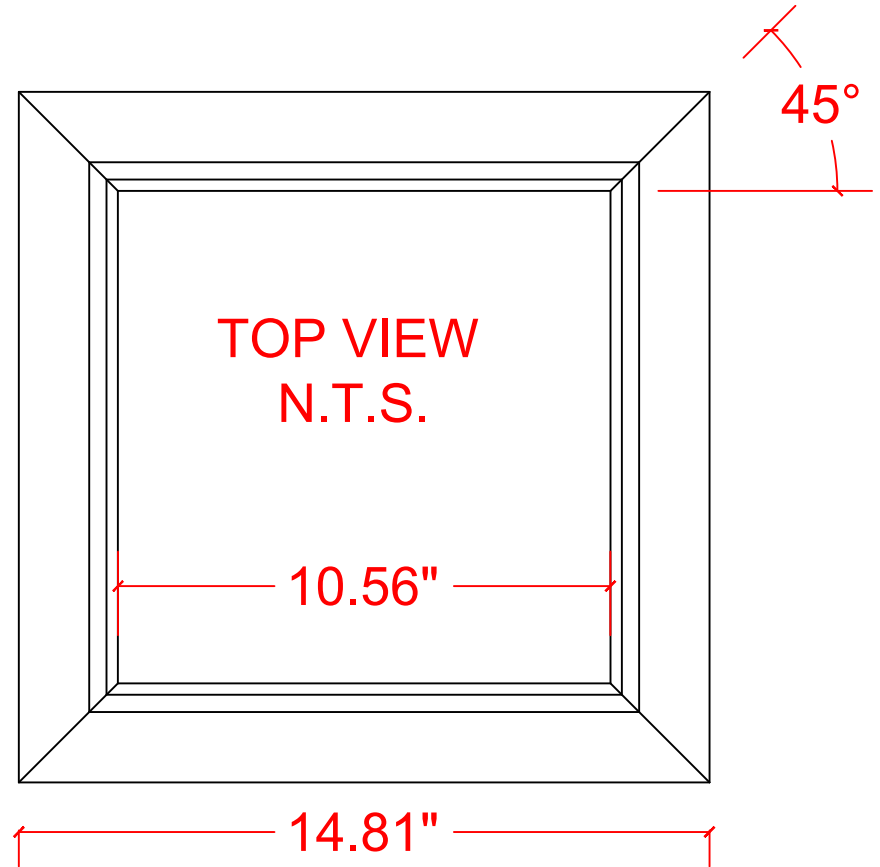

VERSATEX®

TRIM BOARD

TRIM SMARTER.

NOTE:

KIT CONSISTS OF:
4-CROWN MOULDING PIECES AS SHOWN
4-CONNECTORS

VERSATEX Building Products, LLC

www.versatex.com

724.857.1111

CROWN XL MOULDING KIT
FOR 8" ACCENT WRAP

Scale: FULL

ACTUAL INSIDE
10-1/2" X 10-1/2"

Part No. VM8"TRIMKITCROWNXL

VERSATEX®

TRIM BOARD

TRIM SMARTER.

NOTE:
KIT CONSISTS OF:
4-CROWN MOULDING PIECES AS SHOWN
4-CONNECTORS

VERSATEX Building Products, LLC
www.versatex.com
724.857.1111

CROWN XL MOULDING KIT
FOR 8" ACCENT WRAP

Scale: 6"=1' ACTUAL INSIDE
10-1/2" X 10-1/2"

Part No. VM8"TRIMKITCROWNXL