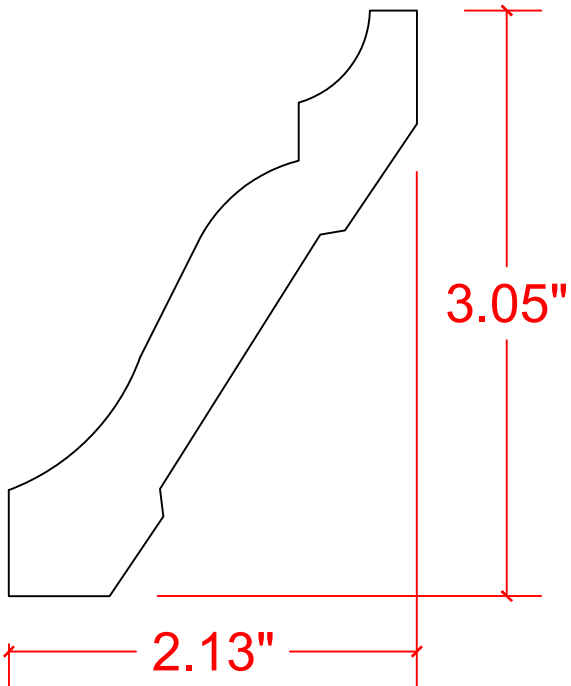

VERSATEX®

TRIM BOARD

TRIM SMARTER.

NOTE:

KIT CONSISTS OF:
4-CROWN MOULDING PIECES AS SHOWN
4-CONNECTORS

VERSATEX Building Products, LLC

www.versatex.com

724.857.1111

CROWN XL MOULDING KIT
FOR 8" ACCENT WRAP

Scale: FULL

ACTUAL INSIDE
10-1/2" X 10-1/2"

Part No. VM8"TRIMKITCROWNXL

VERSATEX®

TRIM BOARD

TRIM SMARTER.

NOTE:
KIT CONSISTS OF:
4-CROWN MOULDING PIECES AS SHOWN
4-CONNECTORS

VERSATEX Building Products, LLC
www.versatex.com
724.857.1111

CROWN XL MOULDING KIT
FOR 8" ACCENT WRAP

Scale: 6"=1' ACTUAL INSIDE
10-1/2" X 10-1/2"

Part No. VM8"TRIMKITCROWNXL