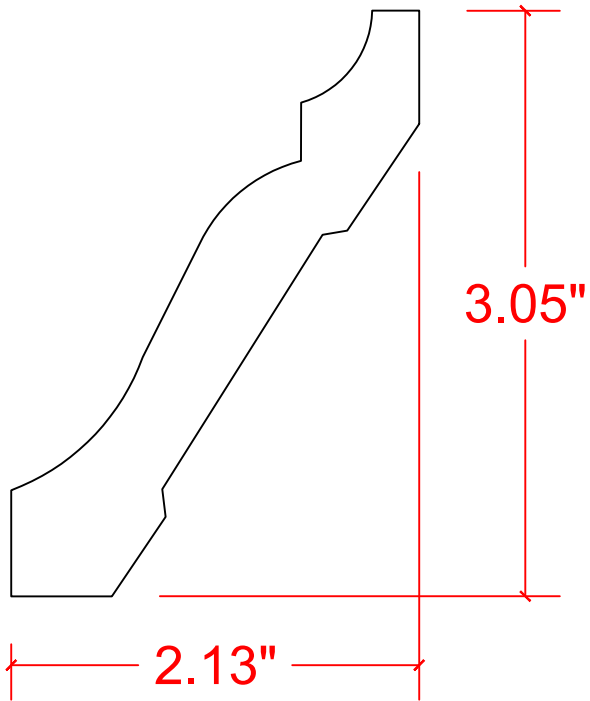

VERSATEX[®]

TRIM BOARD

TRIM SMARTER.

NOTE:
KIT CONSISTS OF:
4-CROWN MOULDING PIECES AS SHOWN
4-CONNECTORS

VERSATEX Building Products, LLC
www.versatex.com
724.857.1111

CROWN MOULDING KIT FOR
8" VERSAWRAP

Scale: FULL ACTUAL INSIDE
9-1/2" X 9-1/2"

Part No. VM8"TRIMKITCROWN

VERSATEX®

TRIM BOARD

TRIM SMARTER.

NOTE:
KIT CONSISTS OF:
4-CROWN MOULDING PIECES AS SHOWN
4-CONNECTORS

VERSATEX Building Products, LLC
www.versatex.com
724.857.1111

CROWN MOULDING KIT FOR
8" VERSAWRAP

Scale: 6"=1' ACTUAL INSIDE
9-1/2" X 9-1/2"

Part No. VM8"TRIMKITCROWN