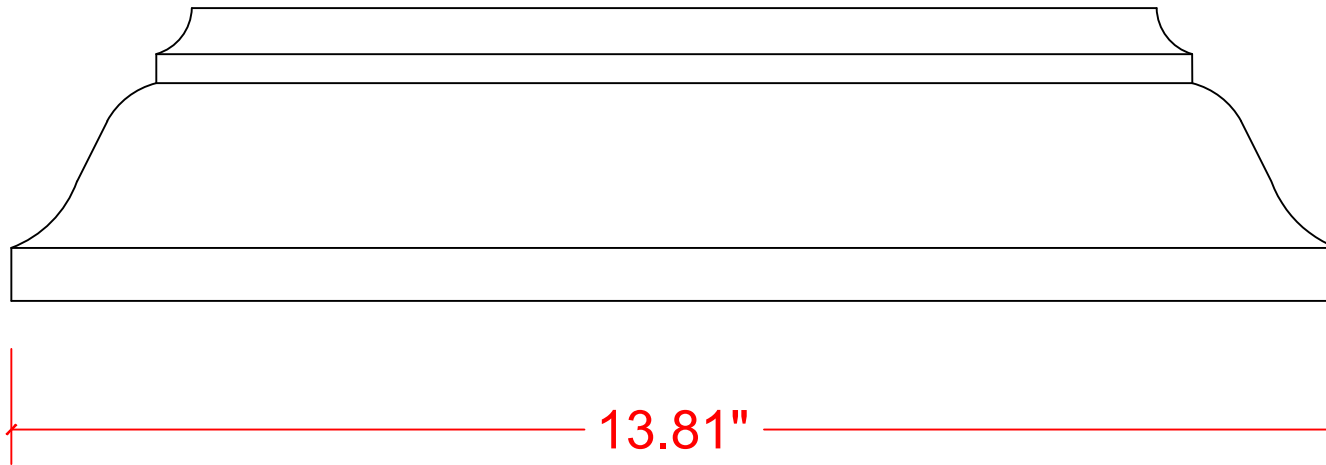

VERSATEX[®]

TRIM BOARD

TRIM SMARTER.

NOTE:
KIT CONSISTS OF:
4-CROWN MOULDING PIECES AS SHOWN
4-CONNECTORS

VERSATEX Building Products, LLC
www.versatex.com
724.857.1111

CROWN MOULDING KIT FOR
8" VERSAWRAP

Scale: FULL ACTUAL INSIDE
9-1/2" X 9-1/2"

Part No. VM8"TRIMKITCROWN

VERSATEX®

TRIM BOARD

TRIM SMARTER.

NOTE:
KIT CONSISTS OF:
4-CROWN MOULDING PIECES AS SHOWN
4-CONNECTORS

VERSATEX Building Products, LLC
www.versatex.com
724.857.1111

CROWN MOULDING KIT FOR
8" VERSAWRAP

Scale: 6"=1' ACTUAL INSIDE
9-1/2" X 9-1/2"

Part No. VM8"TRIMKITCROWN