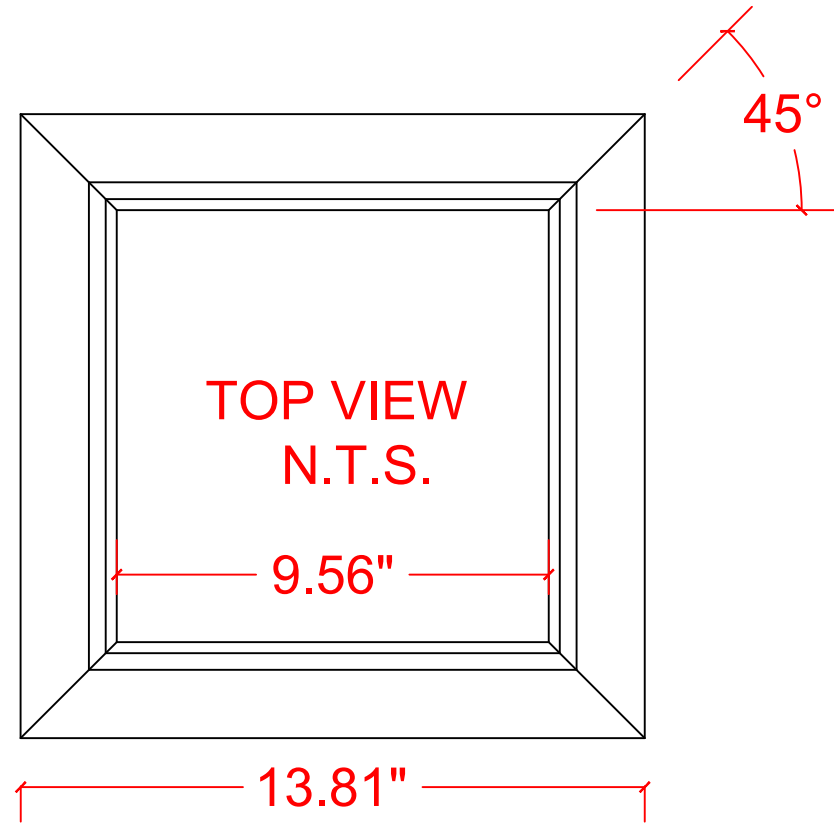

VERSATEX[®]

TRIM BOARD

TRIM SMARTER.

NOTE:
KIT CONSISTS OF:
4-CROWN MOULDING PIECES AS SHOWN
4-CONNECTORS

VERSATEX Building Products, LLC
www.versatex.com
724.857.1111

CROWN MOULDING KIT FOR
8" VERSAWRAP

Scale: FULL ACTUAL INSIDE
9-1/2" X 9-1/2"

Scale: 6"=1' ACTUAL INSIDE
9-1/2" X 9-1/2"

Part No. VM8"TRIMKITCROWN