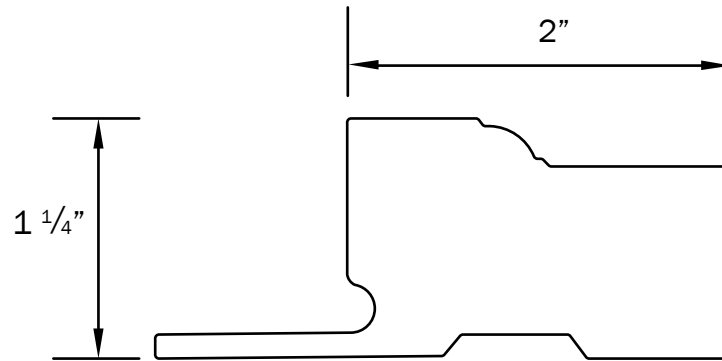

VERSATEX®

TRIM BOARD

TRIM **SMARTER.**

VERSATEX Trimboard Building Products

www.versatex.com

(724) 857-1111

Brick Mould with Flange

Length: 18'

Actual
2" x 1 1/4"

Part No. VERBMF01