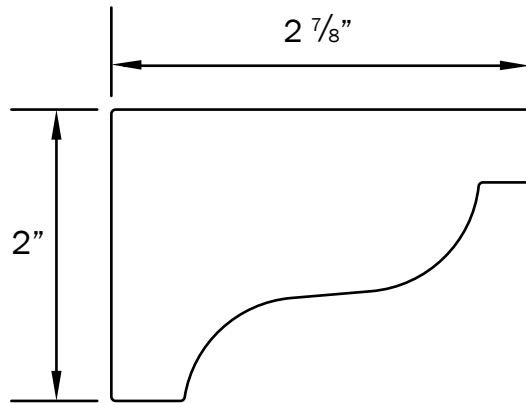

VERSATEX[®]

TRIM BOARD

TRIM **SMARTER.**

VERSATEX Trimboard Building Products

www.versatex.com

(724) 857-1111

Pediment Crown

Length: 12'

Actual
2 7/8" x 2"

Part No. VERPC01