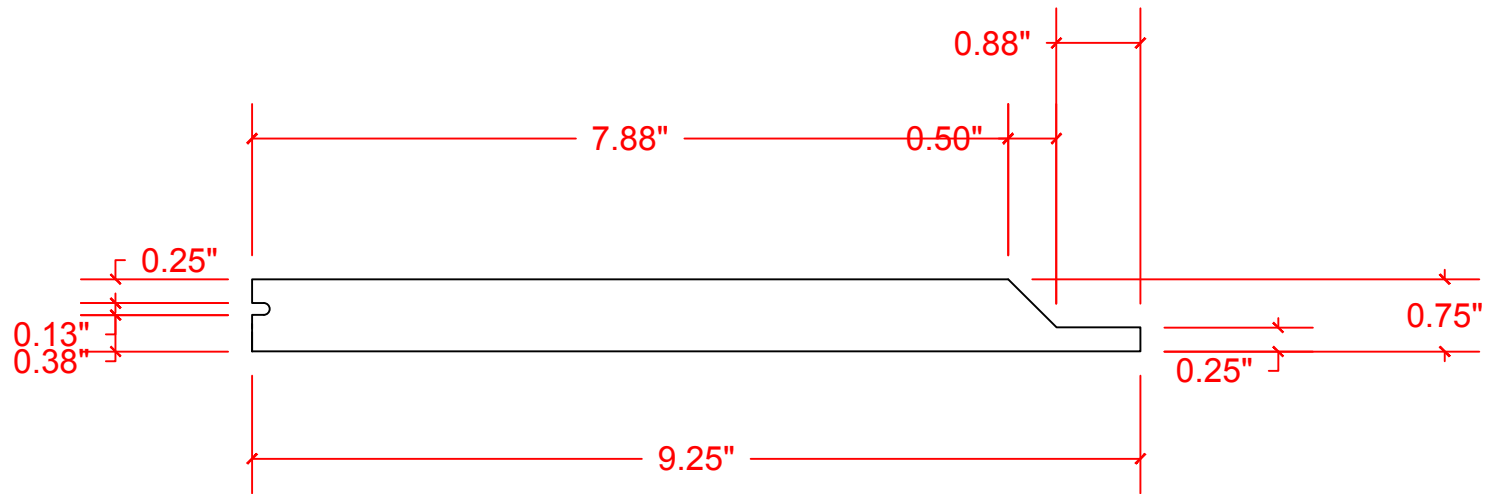

VERSATEX®

TRIM BOARD

TRIM SMARTER.

VERSATEX Building Products, LLC
www.versatex.com
724.857.1111

NOMINAL 1" X 10" SKIRTBOARD

Scale: 6"=1'

ACTUAL
 $\frac{3}{4}$ " X 9-1/4"

Part No. SSBSM/TR011018