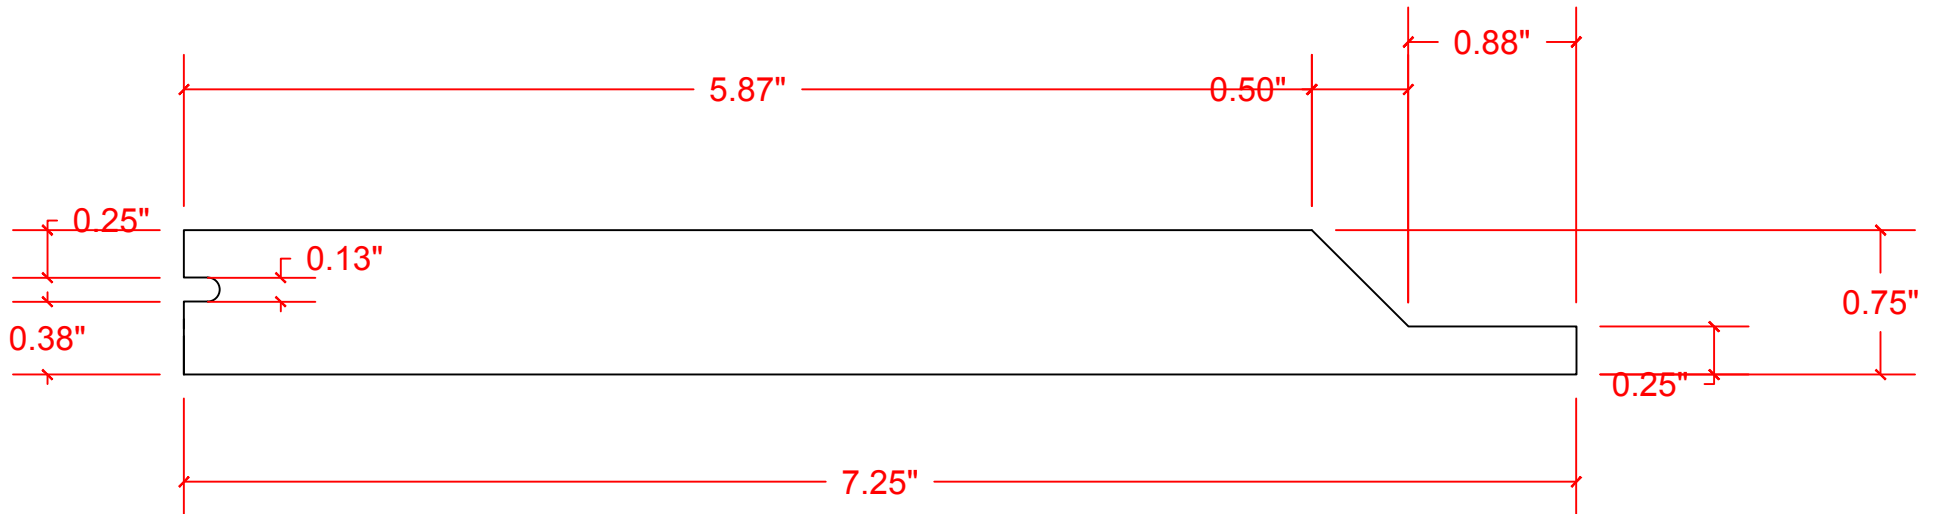

# VERSATEX®

TRIM BOARD

TRIM SMARTER.

VERSATEX Building Products, LLC  
www.versatex.com  
724.857.1111

NOMINAL 1" X 8" SKIRTBOARD

Scale: Full

ACTUAL  
 $\frac{3}{4}$ " X 7-1/4"

Part No. SSBSM/TR010818