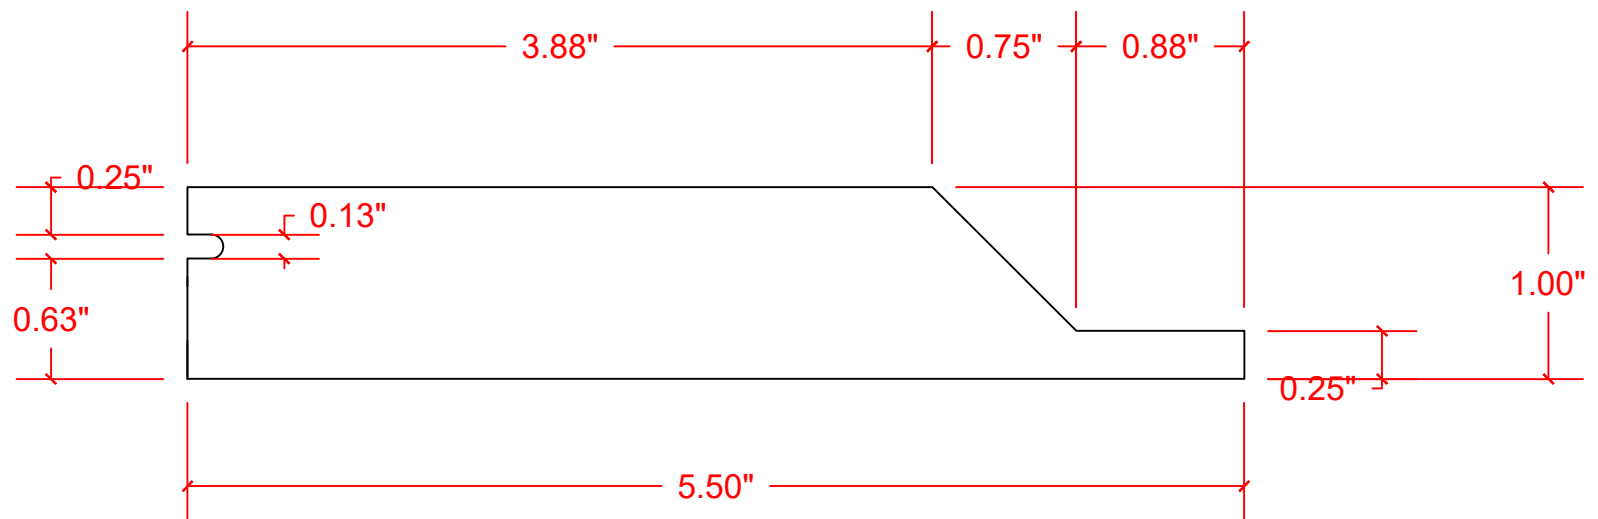

VERSATEX®

TRIM BOARD

TRIM SMARTER.

VERSATEX Building Products, LLC
www.versatex.com
724.857.1111

NOMINAL 5/4" X 6" SKIRTBOARD

Scale: Full

ACTUAL
1" X 5-1/2"

Part No. SSBSM/TR540618