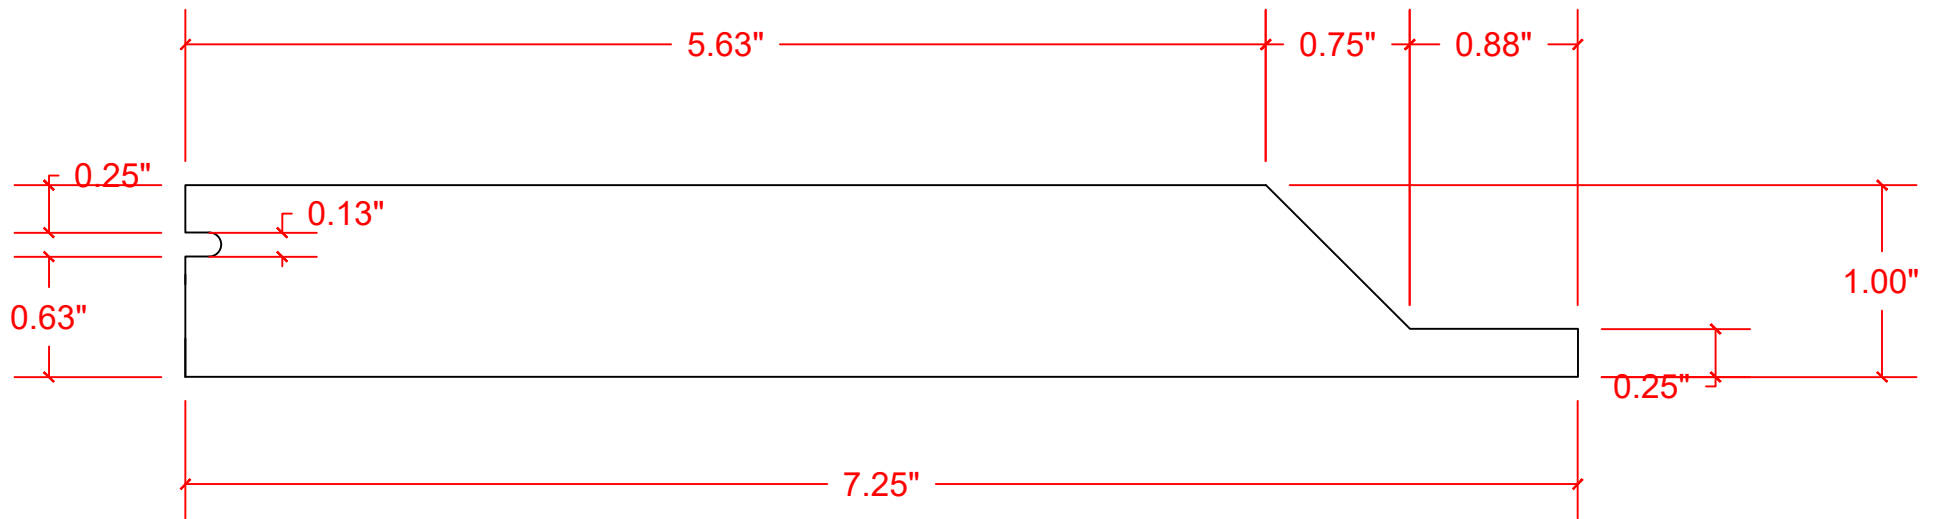

VERSATEX®

TRIM BOARD

TRIM SMARTER.

VERSATEX Building Products, LLC
www.versatex.com
724.857.1111

NOMINAL $\frac{5}{4}$ " X 8" SKIRTBOARD

Scale: Full

ACTUAL
1" X 7-1/4"

Part No. SSBSM/TR540818