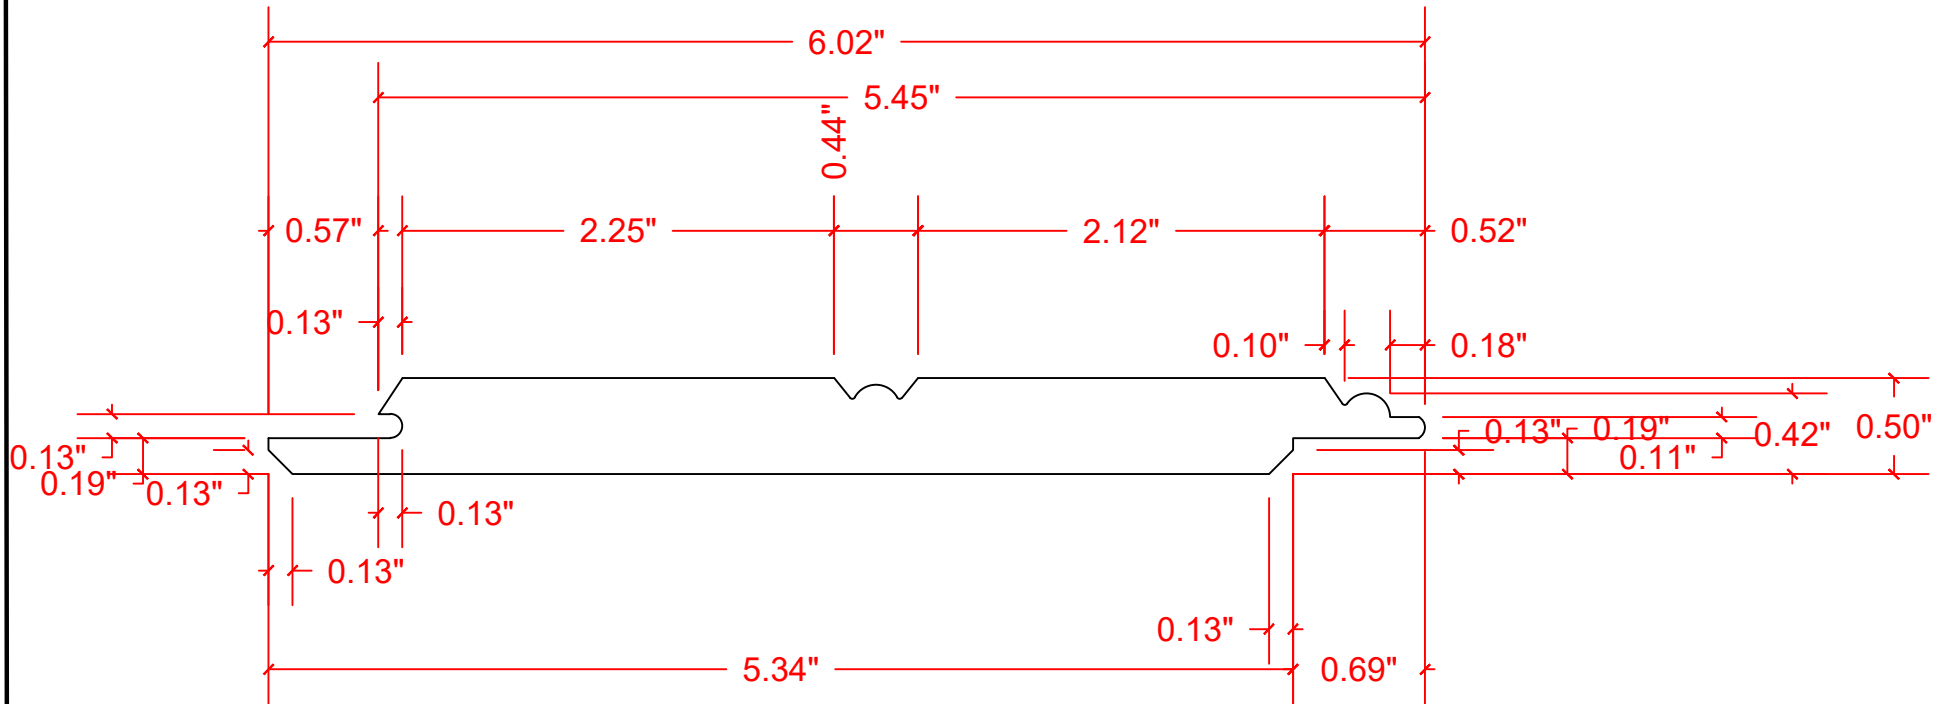

VERSATEX®

TRIM BOARD

TRIM SMARTER.

VERSATEX Building Products, LLC
www.versatex.com
 724.857.1111

1/2" x 6" STEALTH BEADBOARD

Scale: Full

ACTUAL
 1/2" X 6"

Part No. STBB120618