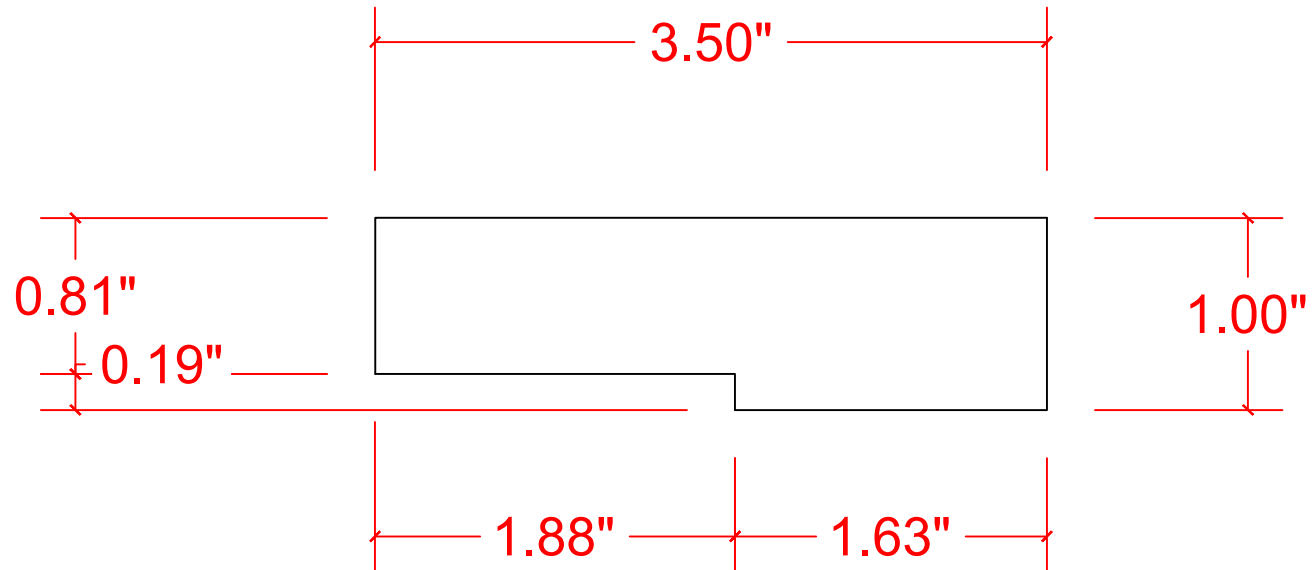

VERSATEX®

TRIM BOARD

TRIM SMARTER.

VERSATEX Building Products, LLC
www.versatex.com
724.857.1111

NOMINAL $\frac{5}{4}$ " X 4"
TRIM WITH FLANGE SLOT

Scale: Full | 1" X 3-1/2"

Part No. NFTBSM/TR540418