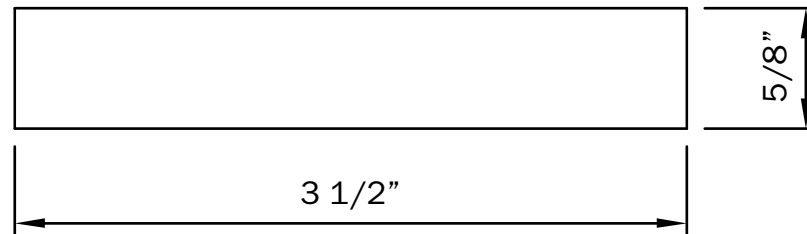

VERSATEX[®]

TRIM BOARD

TRIM **SMARTER.**

VERSATEX Trimboard Building Products

www.versatex.com

(724) 857-1111

Nominal 5/8" x 4" Trimboard

Scale: NTS

Actual
5/8" x 3 1/2"

Part No. TBSM/TR580418