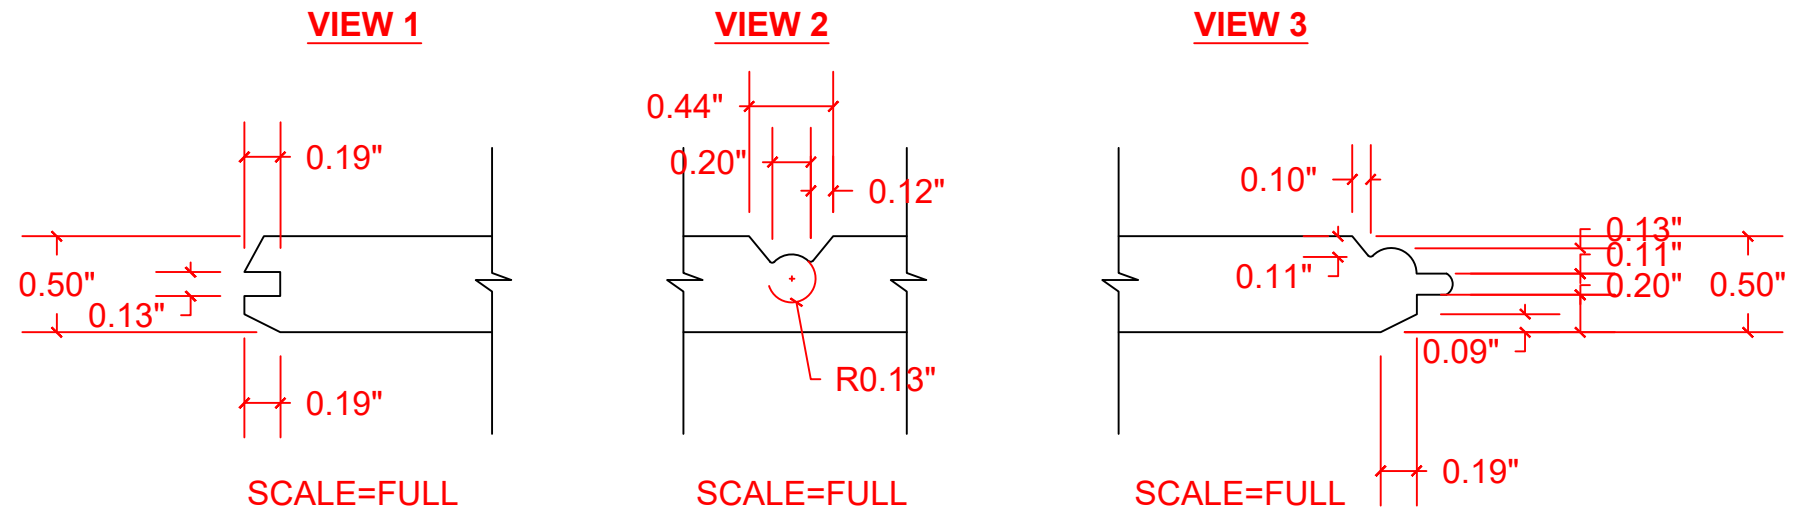

# VERSATEX®

TRIM BOARD

TRIM SMARTER.

VERSATEX Building Products, LLC  
www.versatex.com  
724.857.1111

NOMINAL 1/2" X 4' BEADED SHEET

Scale: 3"=1'	ACTUAL 1/2" X 4'
--------------	---------------------

Part No. TGBB12408/10