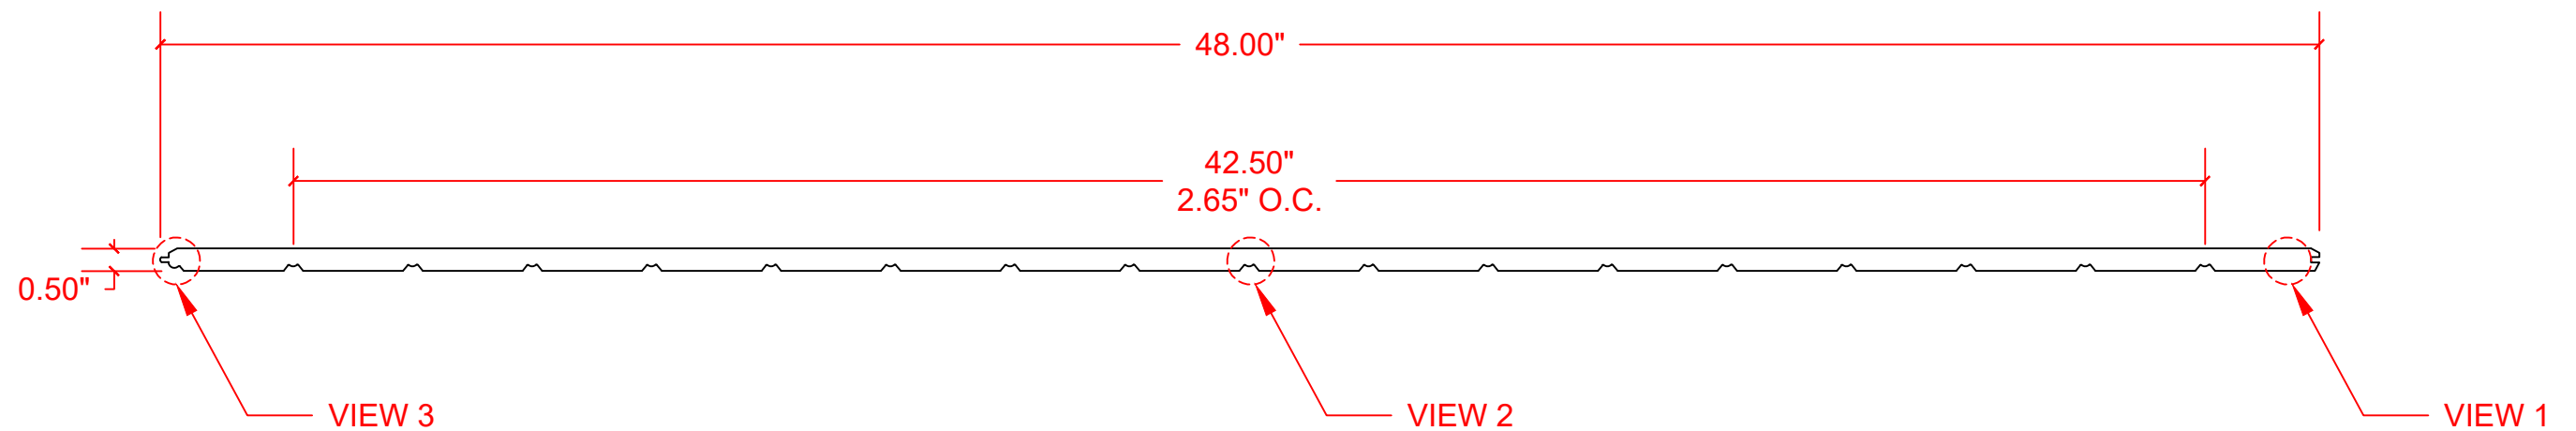

# VERSATEX®

TRIM BOARD

TRIM SMARTER.

VERSATEX Building Products, LLC  
www.versatex.com  
724.857.1111

NOMINAL 1/2" X 4' BEADED SHEET

Scale: 3"=1'	ACTUAL 1/2" X 4'
--------------	---------------------

Part No. TGBB12408/10