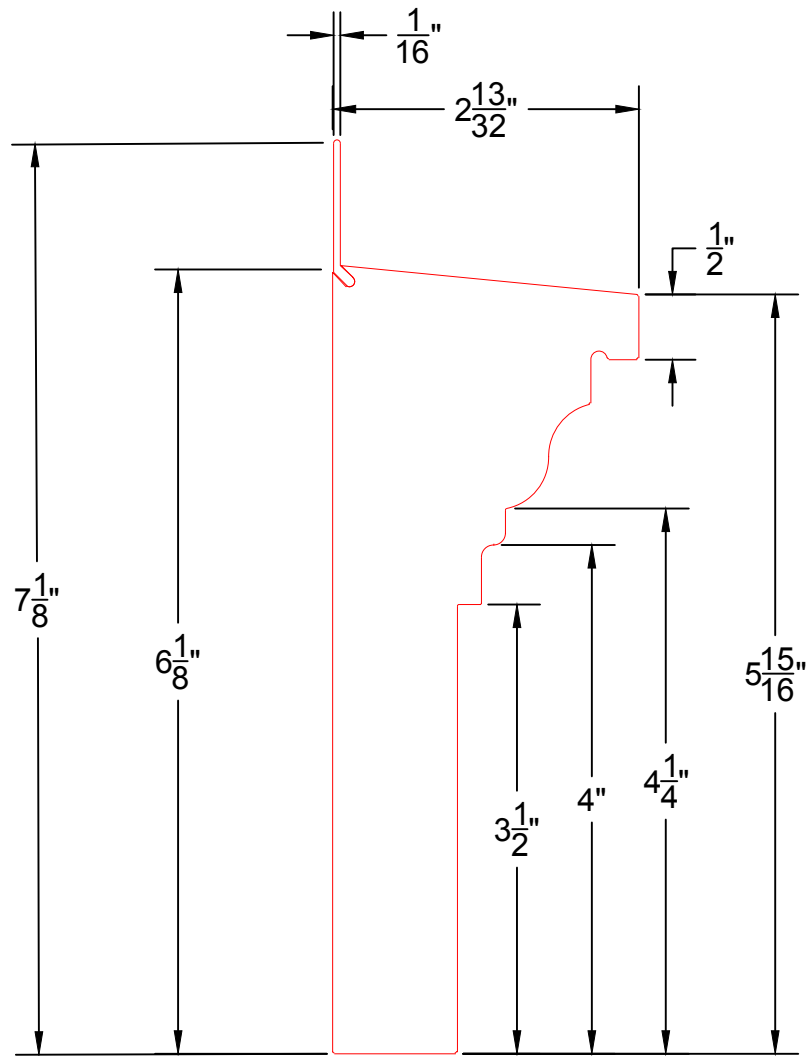

VERSATEX® TRIM BOARD

TRIM SMARTER.

VERSATEX Building Products, LLC
www.versatex.com
724.857.1111

Crosshead Pediment
Part No. PAPEDIMENT
Scale: NTS