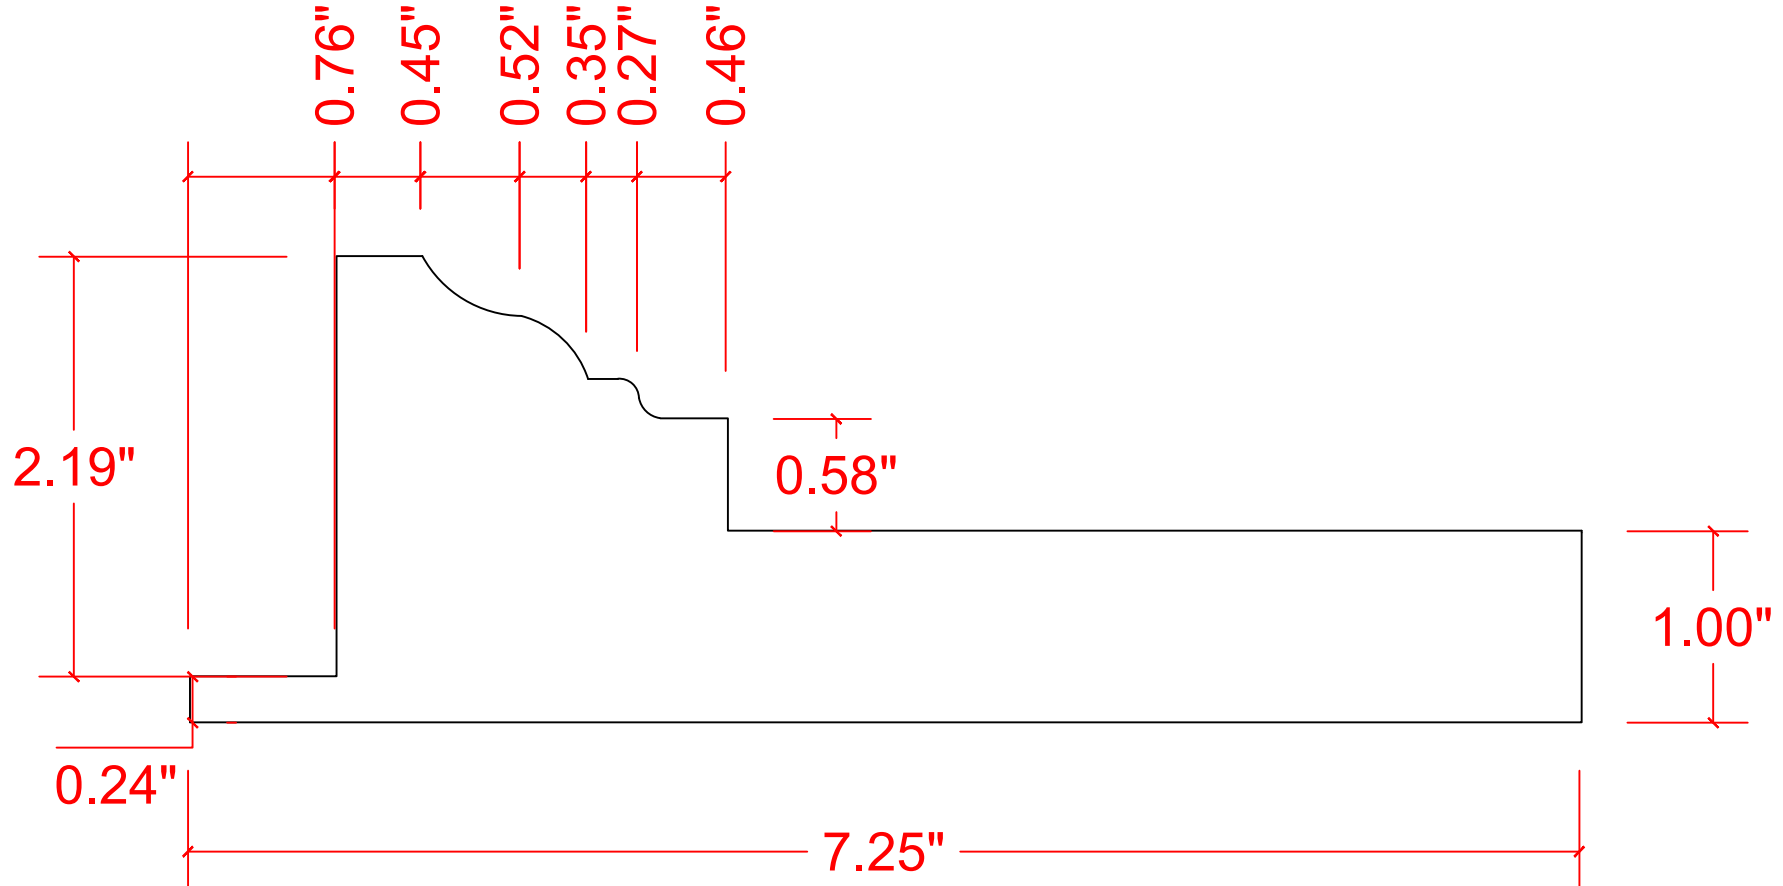

VERSATEX

TRIM BOARD

TRIM SMARTER.

VERSATEX Building Products, LLC

www.versatex.com

724.857.1111

Crosshead Pediment

Scale: FULL