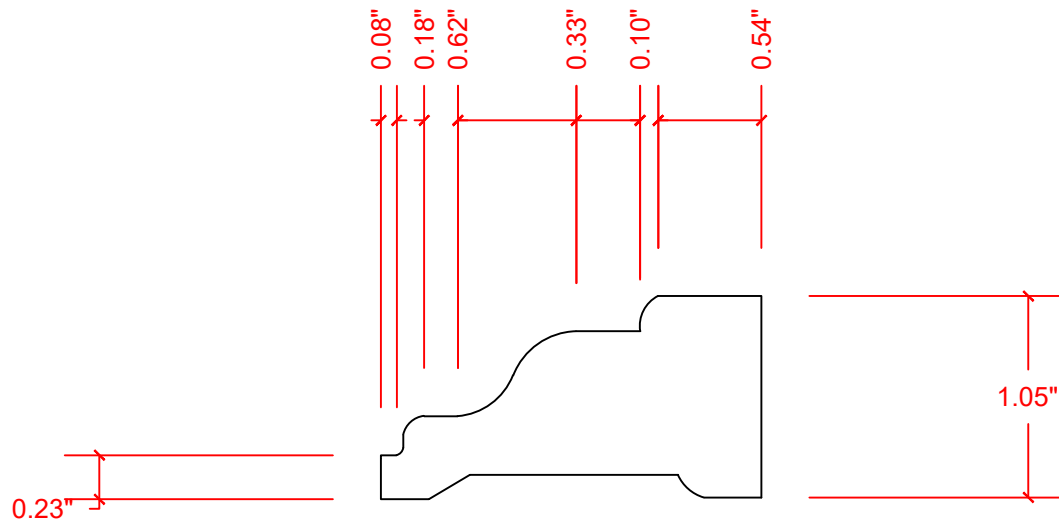

VERSATEX®

TRIM BOARD

TRIM SMARTER.

VERSATEX Building Products, LLC

www.versatex.com

724.857.1111

RAKE MOULD

Scale:FULL

Part No. VER287