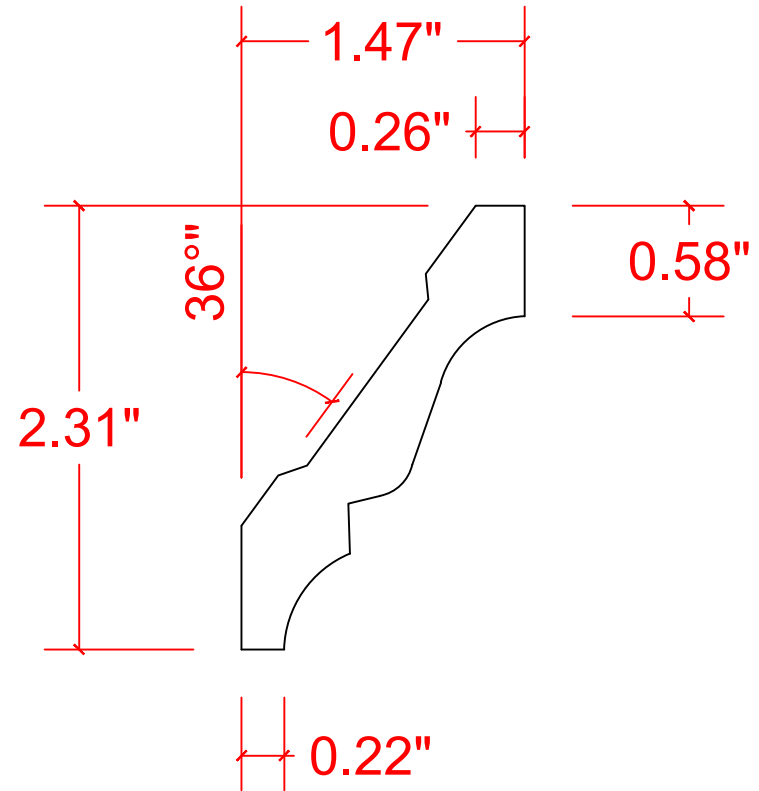

VERSATEX®

TRIM BOARD

TRIM SMARTER.

VERSATEX Building Products, LLC
www.versatex.com
724.857.1111

3" Crown

Scale: Full | 3"

Part No. VER52