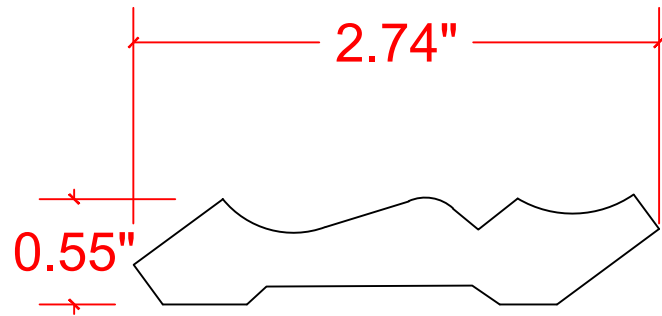

VERSATEX®

TRIM BOARD

TRIM SMARTER.

VERSATEX Building Products, LLC
www.versatex.com
724.857.1111

3" Crown

Scale: Full | 3"

Part No. VER52