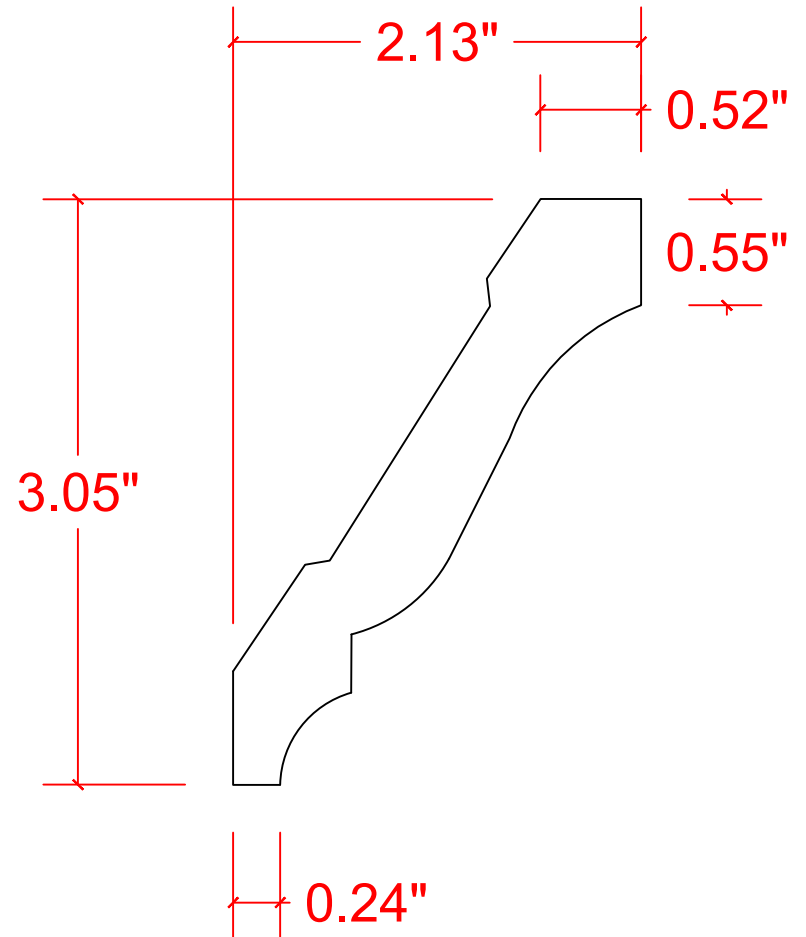

VERSATEX®

TRIM BOARD

TRIM SMARTER.

VERSATEX Building Products, LLC
www.versatex.com
724.857.1111

4" Crown

Scale: Full | 4"

Part No. VER49