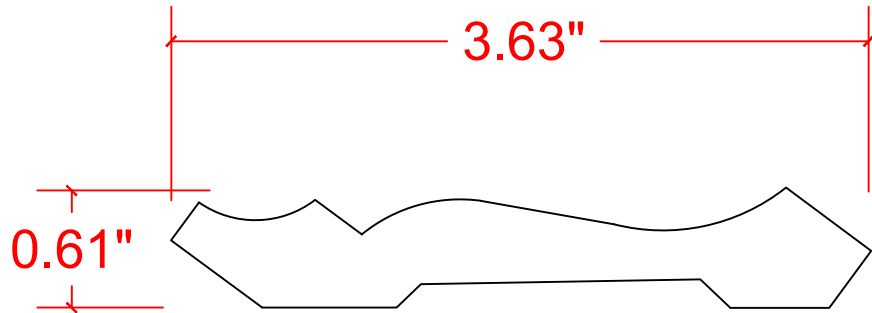

VERSATEX®

TRIM BOARD

TRIM SMARTER.

VERSATEX Building Products, LLC
www.versatex.com
724.857.1111

4" Crown

Scale: Full | 4"

Part No. VER49