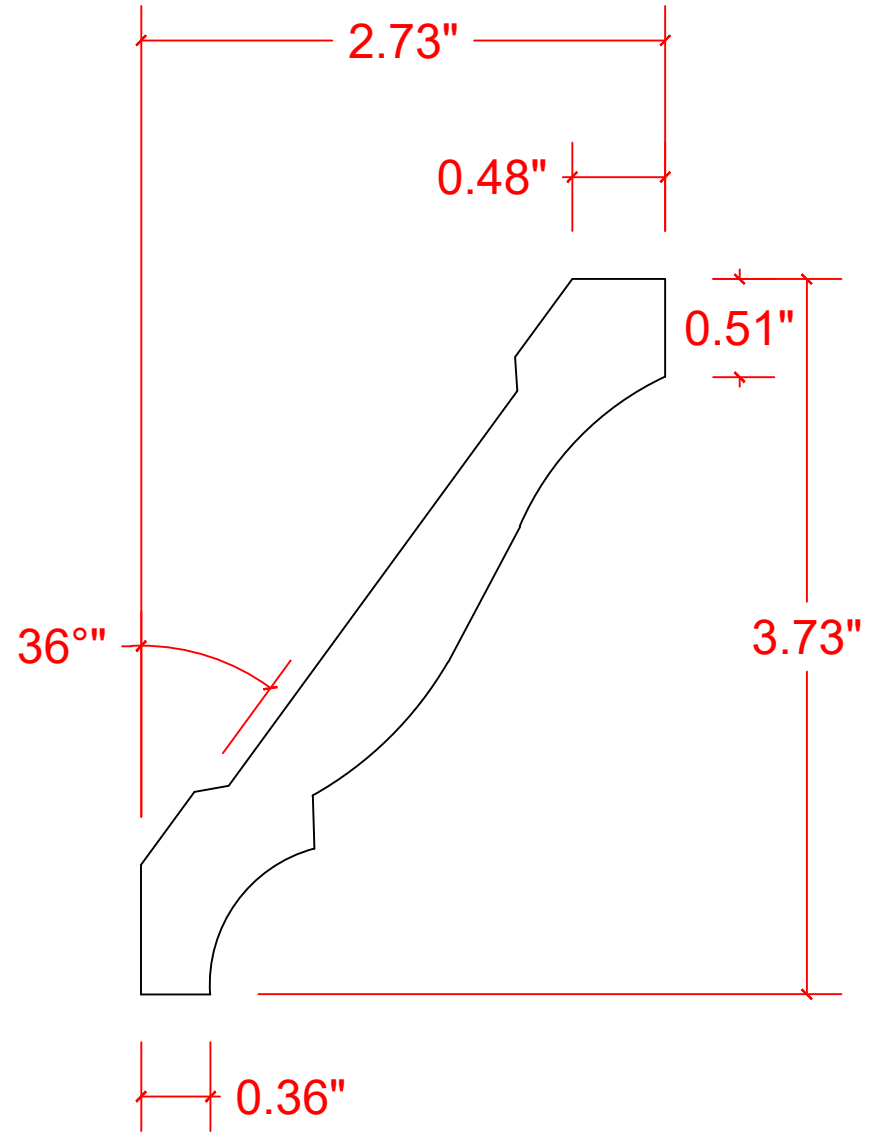

VERSATEX®

TRIM BOARD

TRIM SMARTER.

VERSATEX Building Products, LLC

www.versatex.com

724.857.1111

5" Crown

Scale: Full | 5"

Part No. VER47