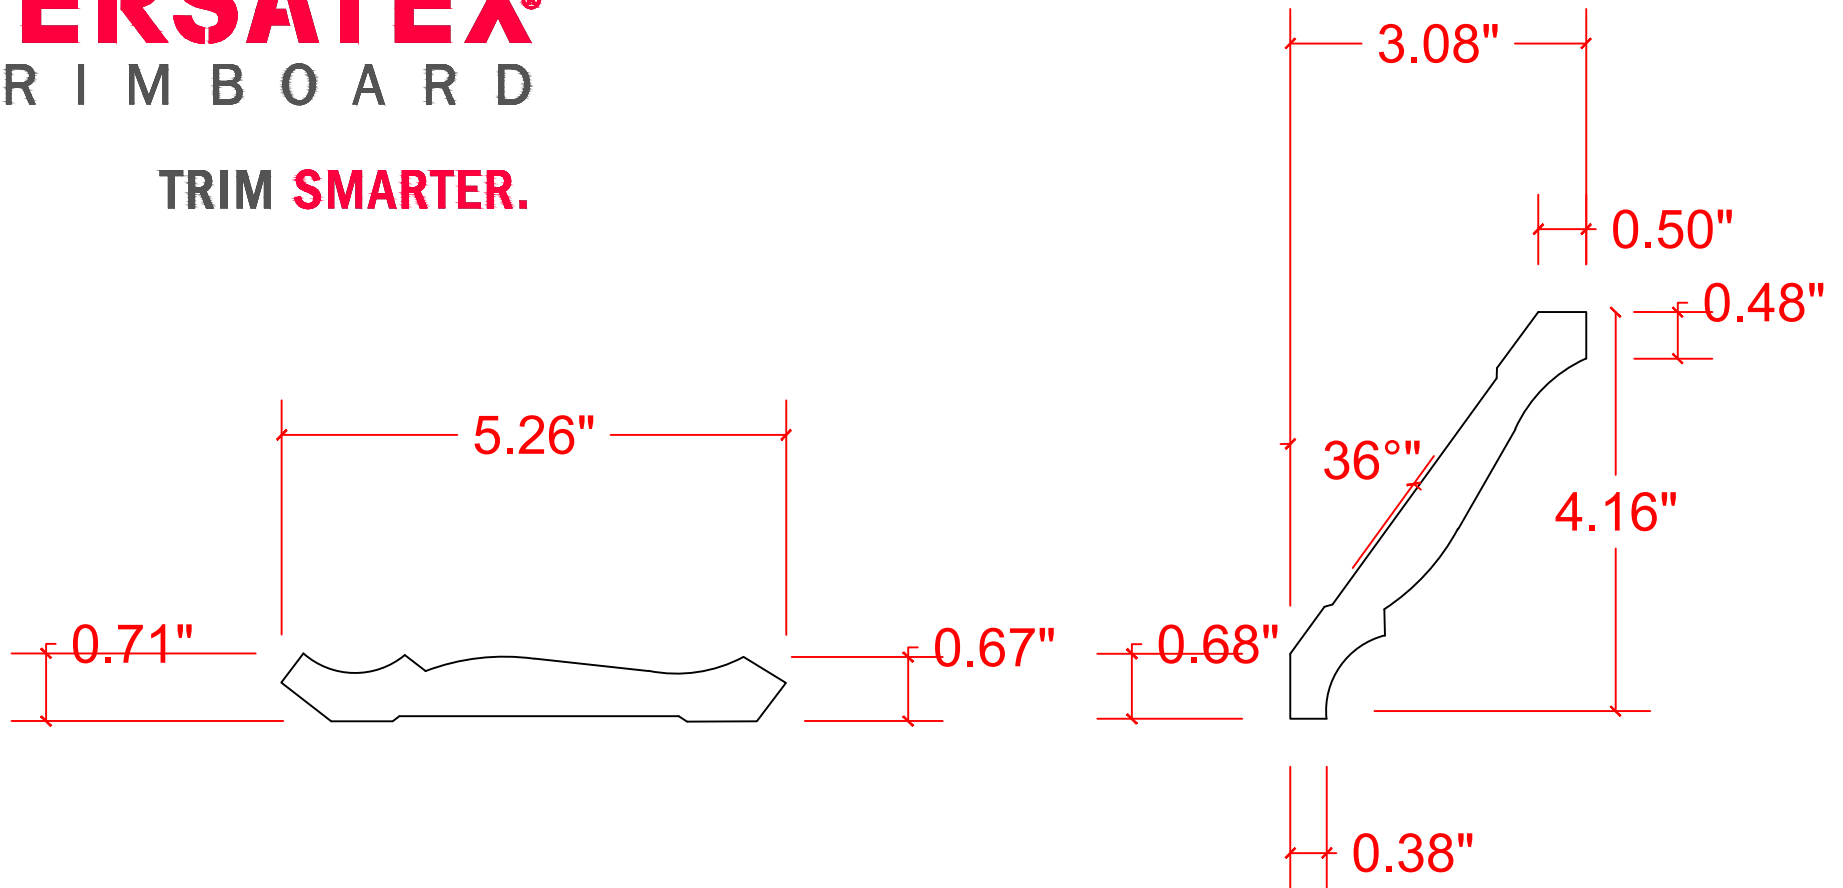

VERSATEX®

TRIM BOARD

TRIM SMARTER.

VERSATEX Building Products, LLC

www.versatex.com

724.857.1111

6" CROWN

Scale: 6"=1'