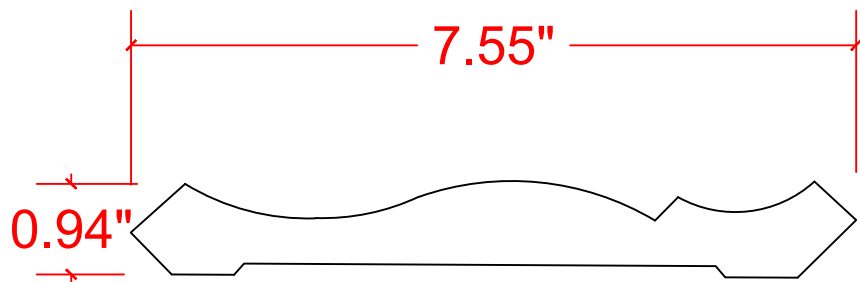

VERSATEX®

TRIM BOARD

TRIM SMARTER.

VERSATEX Building Products, LLC

www.versatex.com

724.857.1111

8" CROWN

Scale: 6"=1'

8"

Part No. VER8C01