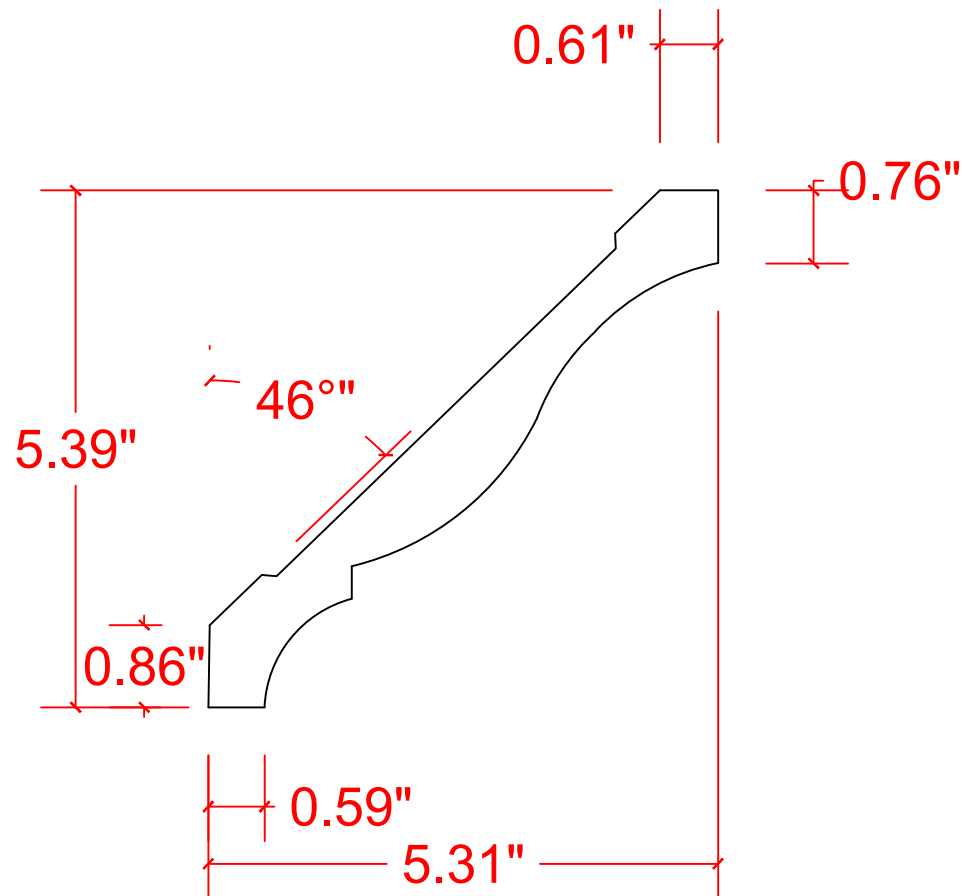

VERSATEX®

TRIM BOARD

TRIM SMARTER.

VERSATEX Building Products, LLC

www.versatex.com

724.857.1111

8" CROWN

Scale: 6"=1'

8"

Part No. VER8C01