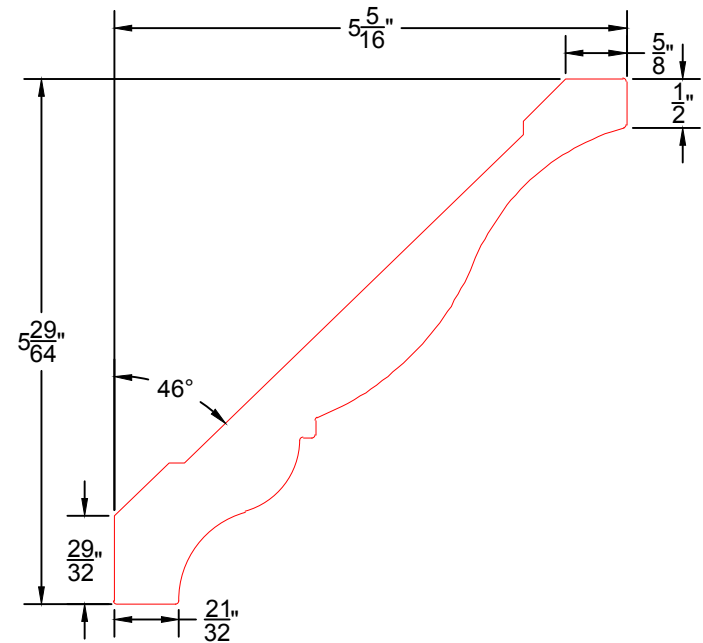

VERSATEX®

TRIM BOARD

TRIM SMARTER.

VERSATEX Building Products, LLC
www.versatex.com
724.857.1111

8" Crown

Part No. PA8CROWN

Scale: 6"=1' 8"