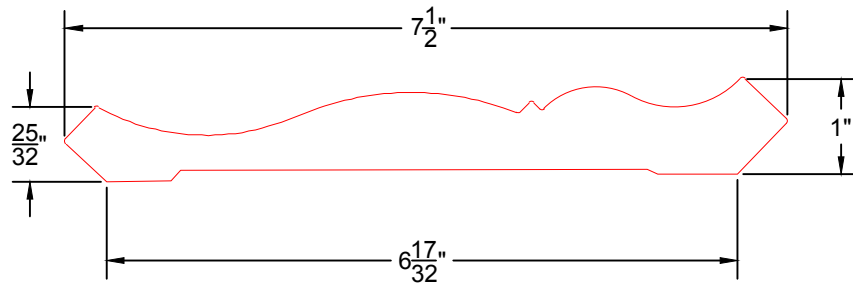

VERSATEX®

TRIM BOARD

TRIM SMARTER.

VERSATEX Building Products, LLC
www.versatex.com
724.857.1111

8" Crown

Part No. PA8CROWN

Scale: 6"=1' 8"