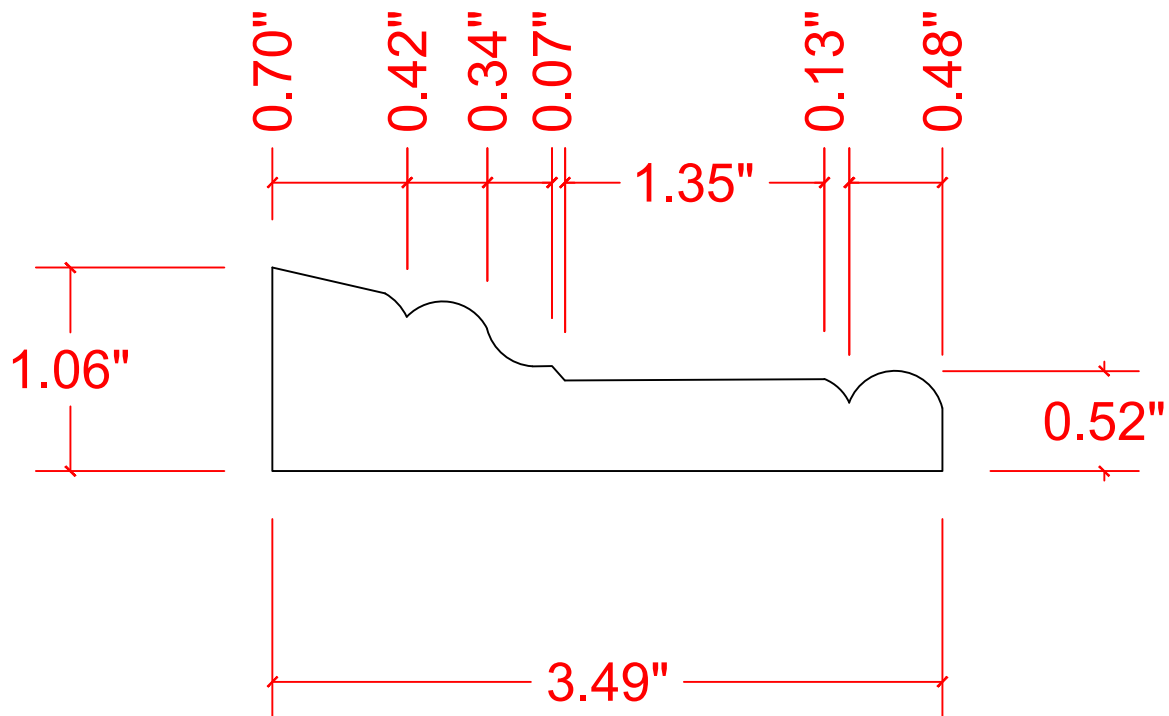

VERSATEX®

TRIM BOARD

TRIM SMARTER.

VERSATEX Building Products, LLC

www.versatex.com

724.857.1111

ADAMS CASING

Scale: FULL

Part No. VER97