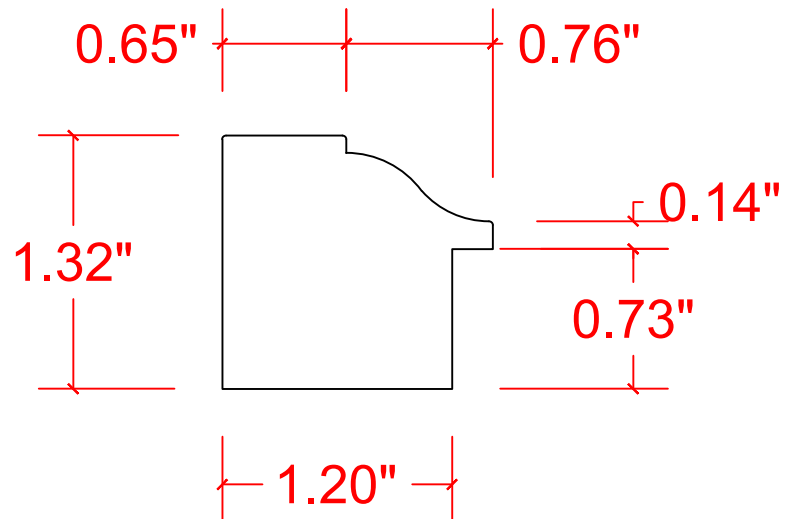

# VERSATEX®

TRIM BOARD

TRIM SMARTER.

VERSATEX Building Products, LLC  
www.versatex.com  
724.857.1111

Back Band

Scale: Full

Part No. VER281