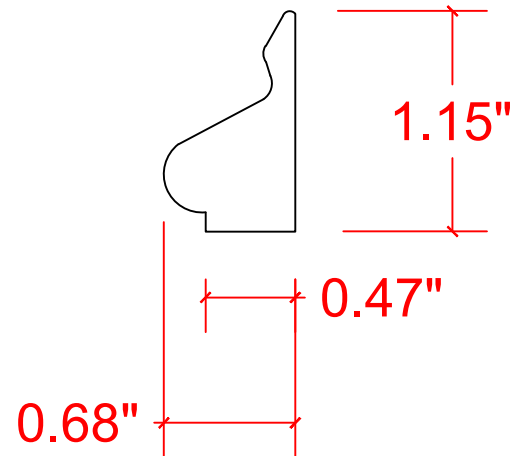

VERSATEX®

TRIM BOARD

TRIM **SMARTER.**

VERSATEX Building Products, LLC
www.versatex.com
724.857.1111

Base Cap

Scale: Full

Part No. VER164