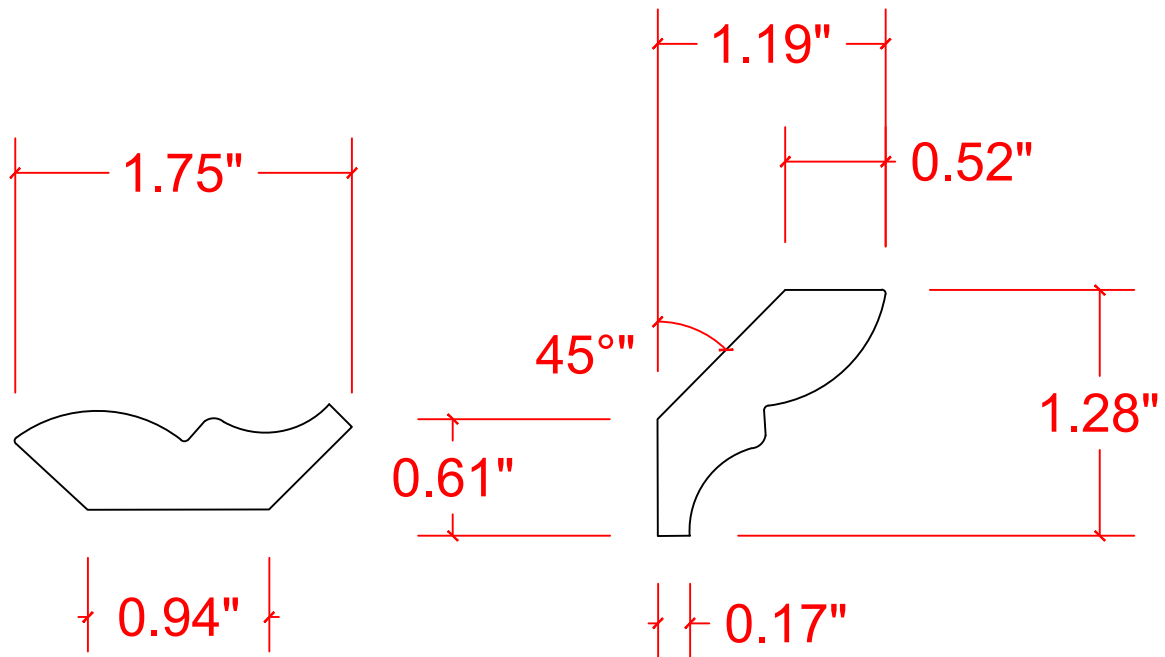

VERSATEX®

TRIM BOARD

TRIM SMARTER.

VERSATEX Building Products, LLC
www.versatex.com
724.857.1111

BED MOULD

Scale:FULL

Part No. VER75